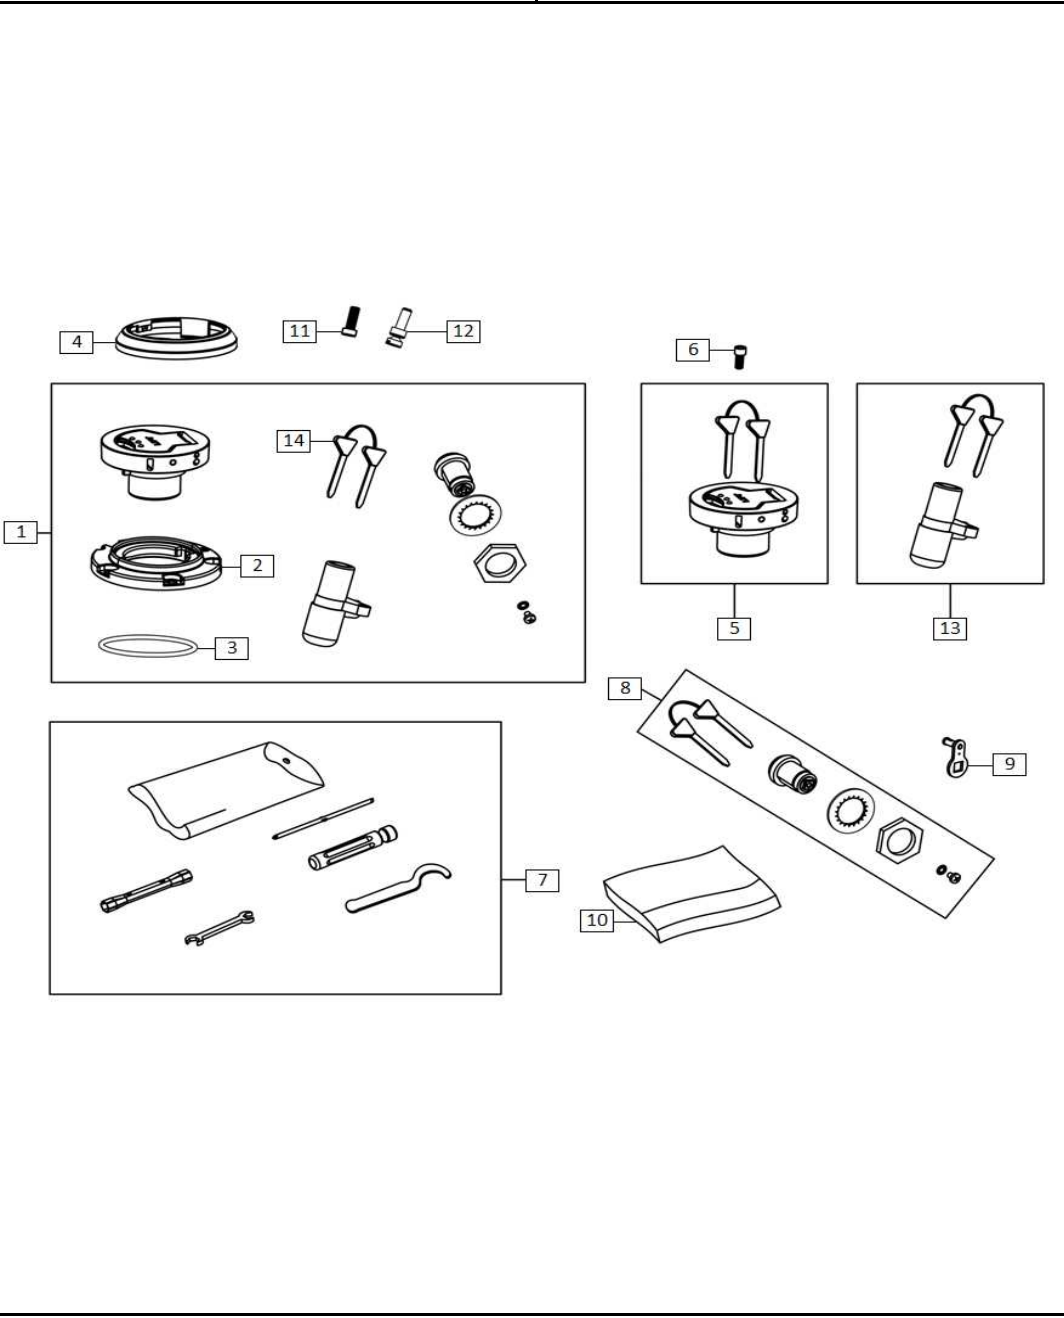

Ref.	Part Number	Description	Q.ty
1	ZP680563	VEHICLE LOCK SET	1
2	865993H6	FUEL TANK CAP HOLDER	1
3	865993H5	SEAL RING	1
4	865968	FUEL TANK CAP COVER	1
5	ZP680563-1	FUEL TANK CAP ASS'Y	1
6	B000700005001070B	BOLT M5x10	5
7	866507	TOOL KIT	1
8	ZP680563-2	SEAT LOCK SET	1
9	00H00603141	SEAT LOCK SET LEVER	1
10	ZP680338	OWNER'S MANUAL	1
11	B000700008002070B	BOLT M8x20	1
12	00H06300791	ANTI-TEFTH BOLT M8x20	1
13	ZP680563-3	MAIN SWITCH	1
14	679997-1	KEY (ROUGH)	1