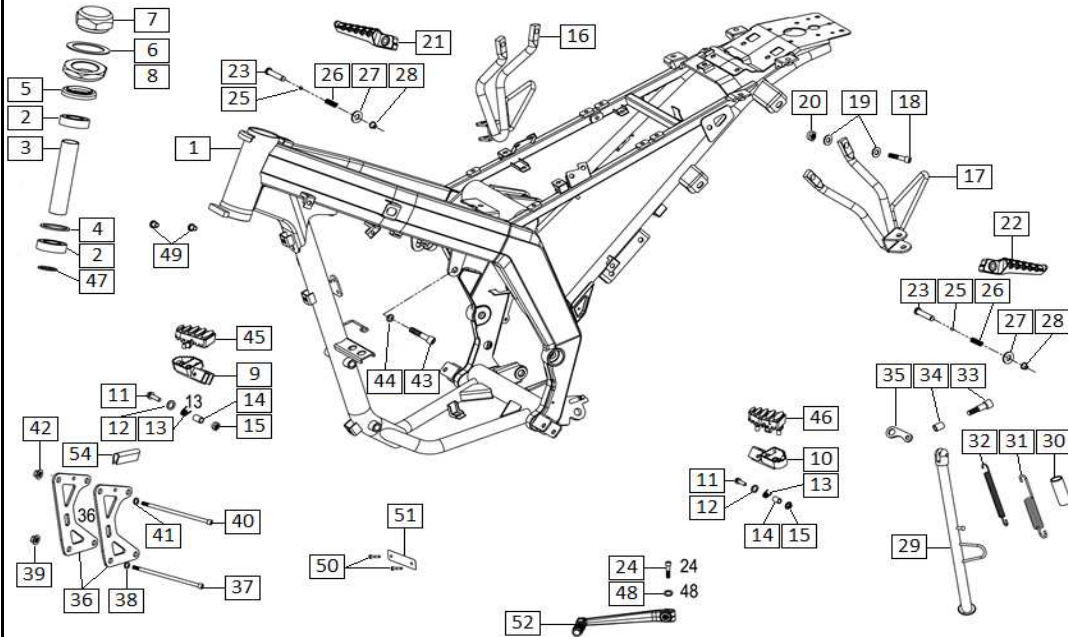

motard

Ref.	Part Number	Description	Q.ty
41	B0009700100000K0B	WASHER Ø10	2
42	002440	NUT M10	2
43	B000700010002570B	BOLT M10x25	1
44	B0009700100000K0B	WASHER Ø10	1
45	863248	RH DRIVER FOOTPEG INSERT	1
46	863247	LH DRIVER FOOTPEG INSERT	1
47	00008902630	WASHER 33,5x22x2	1
48	B000930006000000B	WASHER Ø6	1
49	B017880010006000C	RIVETING NUT	2
50	B1261800030010000	RIVET 3x10	2
51	ZP680285	MANUFACTURER PLATE	1
52	864184	GEARSHIFT LEVER	1
53	B000700006002570B	BOLT M6x25	1
54	ZP680702	RUBBER EDGE PROTECTOR	1