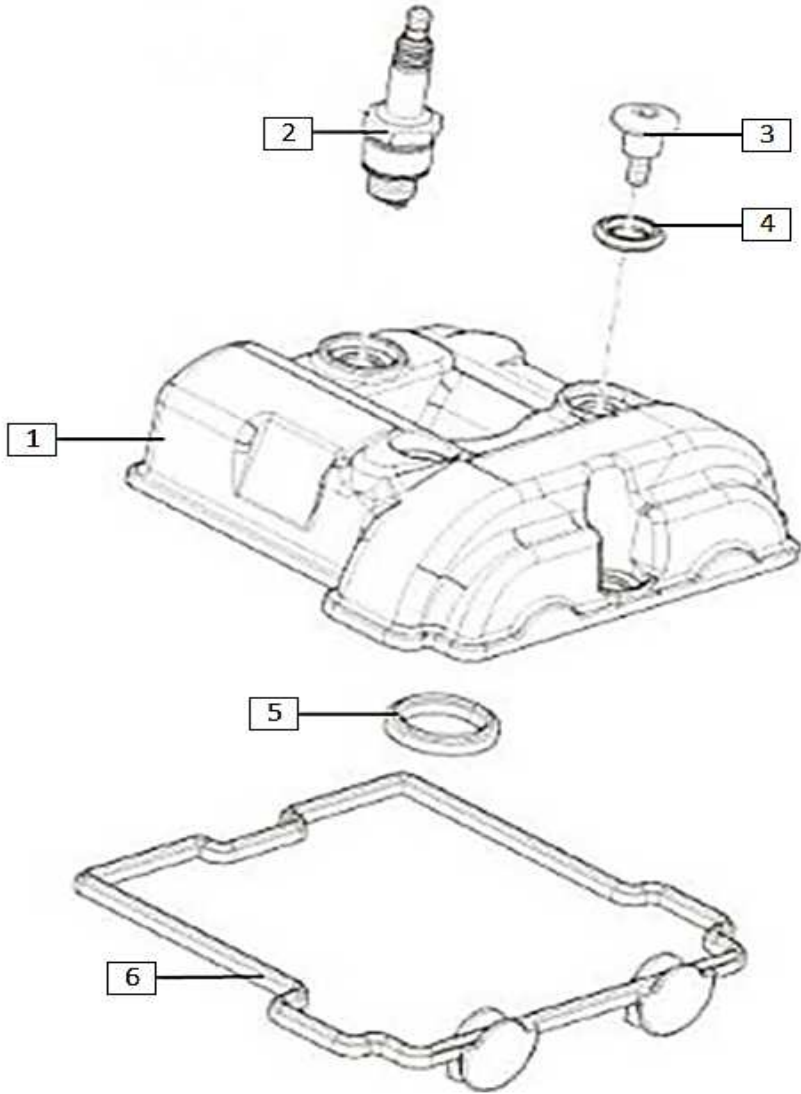

Ref.	Part Number	Description	Q.ty
1	871598-1	CYLINDER	1
2	854794	CYLINDER HEAD GASKET	1
3	898505	PISTON	1
4	963486	CIRCLIP	2
5	873173	PISTON PIN	1
6	872694	SCRAPER RING	1
7	872693	2ND COMPRESSION RING	1
8	872692	1ST COMPRESSION RING	1
9	CM157500	CYLINDER GASKET	1
10	834254	CHAIN TENSIONER GASKET	1
11	831274	CHAIN TENSIONER	1
12	B016777	BOLT M6x16	2

**D-3: INTAKE MANIFOLD & FUEL INJECTOR**

Ref.	Part Number	Description	Q.ty
1	897800-1	INTAKE MANIFOLD ASS'Y	1
2	841613	BOLT M6x20	3
3	879375	CLAMP	1
4	890225	FUEL INJECTOR + CLAMP ASS'Y	1
5	679427	FUEL INJECTOR SUPPORT	1
6	003056	WASHER 6,4x12x1	1
7	B000700006001670B	BOLT M6x16	1
8	223740	O-RING	1

Ref.	Part Number	Description	Q.ty
1	1A005890-1	RH CRANKCASE COVER	1
2	874081-1	1ST OIL FILTER	1
3	AP9150167	SPRING	1
4	AP9150355	O-RING 53,7x2,6	1
5	851295	OIL FILTER COVER	1
6	AP9150472	WASHER 10,5x17x1,5	1
7	641541	OIL PRESSURE SENSOR	1
8	878241	RH CRANKCASE COVER GASKET	1
9	847075	OIL SEAL 12x20x5	1
10	414838	BOLT M6x35	10

**D-5: CYLINDER HEAD COVER**

Ref.	Part Number	Description	Q.ty
1	871705	CYLINDER HEAD COVER ASS'Y	1
	873552	STEEL SHEET	1
	016404	SPRING WASHER	1
	256212	SCREW	1
2	828209	SPARK PLUG NGK CR9EB	1
3	3ATN000118	BOLT M6	4
4	3CAA000399	VALVE COVER RUBBER DAMPER	4
5	874617	SPARK PLUG RUBBER DAMPER	1
6	873651	CYLINDER HEAD COVER GASKET	1