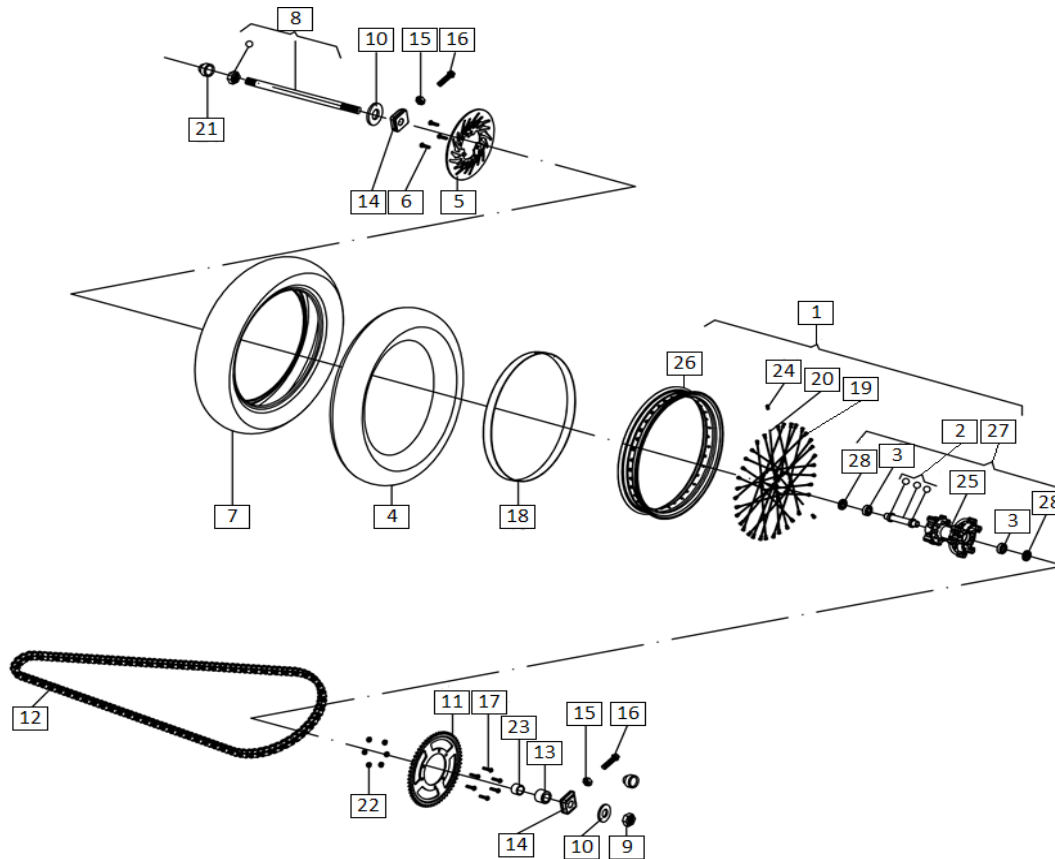

motard

Ref.	Part Number	Description	Q.ty
1	ZP680616	REAR RIM ASS'Y (MOTARD)	1
2	ZP680614-9	REAR WHEEL HUB INNER SPACER	1
3	ZP680613-8	BEARING	2
4	679922	REAR INNER TUBE 17" (MOTARD)	1
5	00H01311531	REAR BRAKE DISC	1
6	00H02401282	BOLT M8x25	3
7	679787	REAR TIRE 130/70-17" (MOTARD)	1
8	866000	REAR WHEEL AXLE	1
9	00H00300672	NUT M14	1
10	B0009700150000K0B	WASHER Ø15	2
11	679772	CHAIN SPOCKET 62T (MOTARD)	1
12	679778	CHAIN 138P (MOTARD)	1
13	ZP680596	LH REAR WHEEL SPACER	1
14	865736	CHAIN ADJUSTER PLATE	2
15	B061700006000060B	NUT M6	2
16	B0578300060035S0B	BOLT M6x40	2
17	B057890008003070B	BOLT M8x25	6
18	51205-0000-0200	FLAP 17" (MOTARD)	1
19	ZP680611-1	SPOKE BC3,5x193	18
20	ZP680611-2	SPOKE BC3,5x201	18
21	ZP680452	RUBBER CAP	1
22	B061720208000060B	BOLT M8x40	1
23	ZP680597	RH REAR WHEEL SPACER	1
24	ZP680614-3	SPOKE NUT	36
25	ZP680614-4	REAR WHEEL HUB	1
26	ZP680616-5	REAR WHEEL RIM (MOTARD)	1
27	ZP680630	REAR WHEEL HUB ASS'Y	1
28	ZP680613-6	OIL SEAL 25x35x5	2