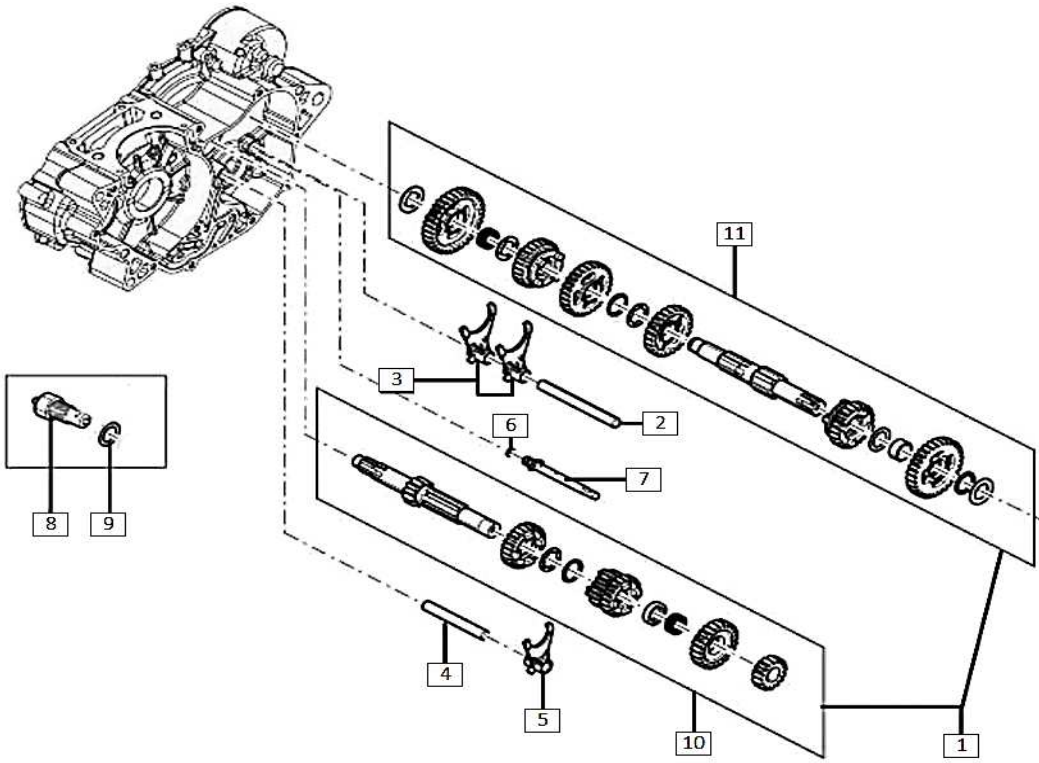

Ref.	Part Number	Description	Q.ty
1	23200-IJ24-0000	GEARBOX ASS'Y	1
2	871442	SECONDARY AXEL FORK SHAFT	1
3	847032	SECONDARY AXEL FORK	2
4	871443	PRIMARY AXEL FORK SHAFT	1
5	847031	PRIMARY AXEL FORK	1
6	873097	O-RING 5,3x1,8	1
7	B046328	LUBRICATION PIPE<!--</td--> <td>1</td>	
8	880095	NEUTRAL SENSOR	1
9	8804C-IJ24-0000	NEUTRAL SENSOR GASKET	1
10	899428	SECONDARY AXEL	1
11	2A000088	PRIMARY AXEL	1