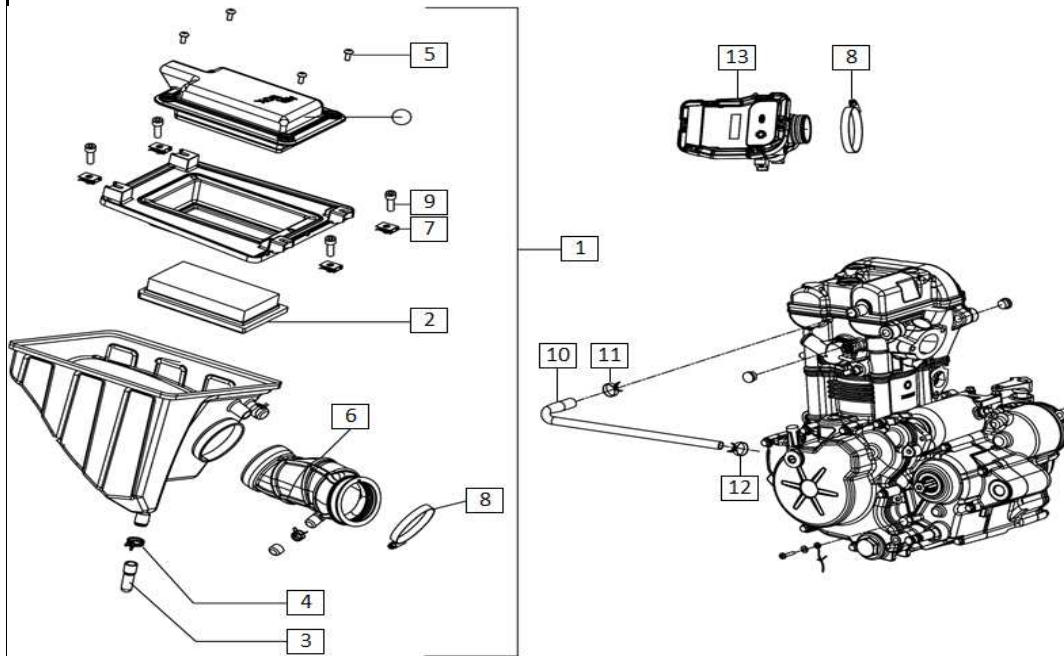

Ref.	Part Number	Description	Q.ty
1	ZP898054	AIR BOX ASS'Y	1
2	861130	AIR FILTER ELEMENT	1
3	862403	AIR BOX DRAIN TUBE	1
4	ZP898054-2	CLAMP	1
5	B008180005001220H	SCREW M5x12	4
6	ZP898056	AIR BOX DUCT	1
7	254485	PLATE NUT M6	4
8	862923	BAND	2
9	00D05910081	BOLT M6x16	4
10	863320	ENGINE OIL BREATHER TUBE	1
11	679378	CLAMP	1
12	679378	CLAMP	1
13	CM2756Z1	ECU	1