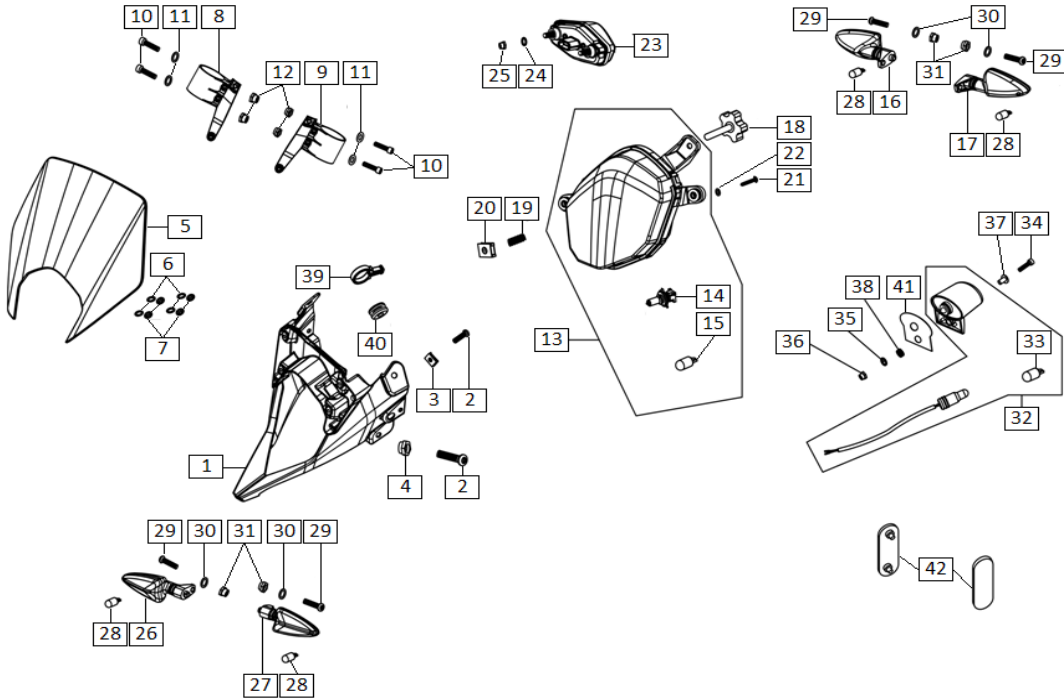

Ref.	Part Number	Description	Q.ty
41	AP8117258	LICENSE PLATE LIGHT RUBBER	1
42	679464	FRONT FORK SIDE REFLECTOR	2