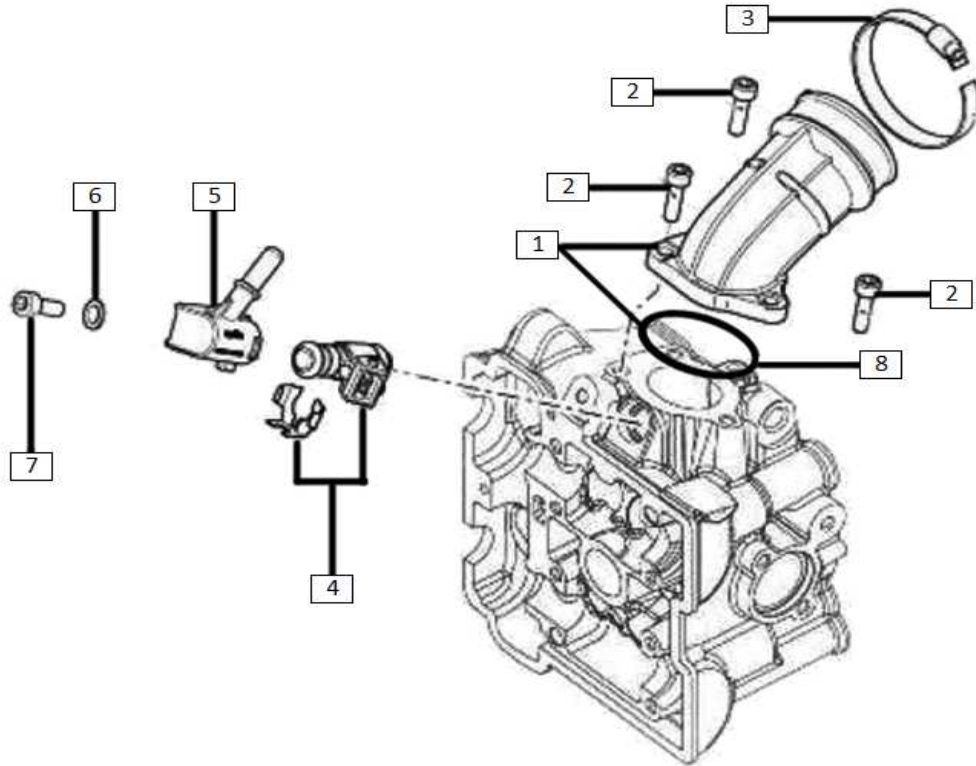

D-3: INTAKE MANIFOLD & FUEL INJECTOR

Ref.	Part Number	Description	Q.ty
1	897800-1	INTAKE MANIFOLD ASS'Y	1
2	841613	BOLT M6x20	3
3	879375	CLAMP	1
4	890225	FUEL INJECTOR + CLAMP ASS'Y	1
5	679427	FUEL INJECTOR SUPPORT	1
6	003056	WASHER 6,4x12x1	1
7	B000700006001670B	BOLT M6x16	1
8	223740	O-RING	1