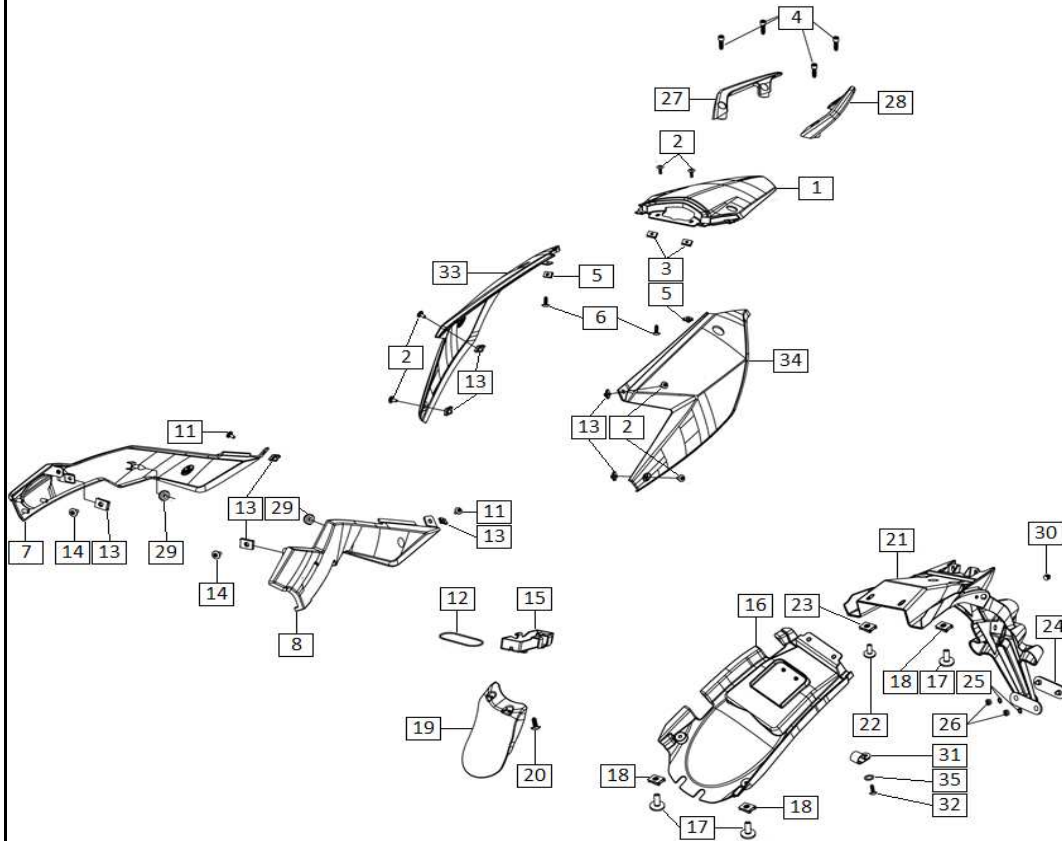

Ref.	Part Number	Description	Q.ty
1	ZP680184	REAR MUDGUARD (WHITE)	1
2	00H01501701	BOLT M6x16	2
3	254485	PLATE NUT M6	2
4	271596	BOLT M8x25	4
5	CM017410	PLATE NUT	4
6	259349	SCREW 4,8x13	4
7	ZP680177	RH FUEL TANK COVER (WHITE)	1
8	ZP680178	LH FUEL TANK COVER (WHITE)	1
9	AP8152339	BOLT M5x10	3
10	00G04401462	PLATE NUT M5	3
11	AP8152302	BOLT M5x14	2
12	679684	TOOL KIT RETAINER	1
13	248419	PLATE NUT M5	8
14	AP8152339	BOLT M5x10	2
15	866484	TOOL KIT	1
16	ZP680187	SUB FRAME BOTTOM COVER	1
17	679788	BOLT M6x16	2
18	254485	PLATE NUT M6	2
19	865985	SHOCK ABSORBER MUDGUARD	1
20	664170	SCREW 5x13	2
21	ZP680188	LICENSE PLATE HOLDER	1
22	679788	BOLT M6x16	4
23	254485	PLATE NUT M6	4
24	00G04403752	REAR REFLECTOR (RED)	1
25	013763	WASHER 4,3x9x0,8	2
26	B061720204000060B	NUT M4	2
27	ZP680185	RH PASSENGER HOLDER	1
28	ZP680186	LH PASSENGER HOLDER	1
29	00H00501761	GROMMET	2
30	679386	RUBBER CAP	1
31	864454	CABLE RETAINER	1
32	00011030900	SCREW 3,5x9,5	1
33	ZP680182	RH REAR SIDE PANEL (WHITE)	1
34	ZP680183	LH REAR SIDE PANEL (WHITE)	1
35	013763	WASHER 4,3x9x0,8	1