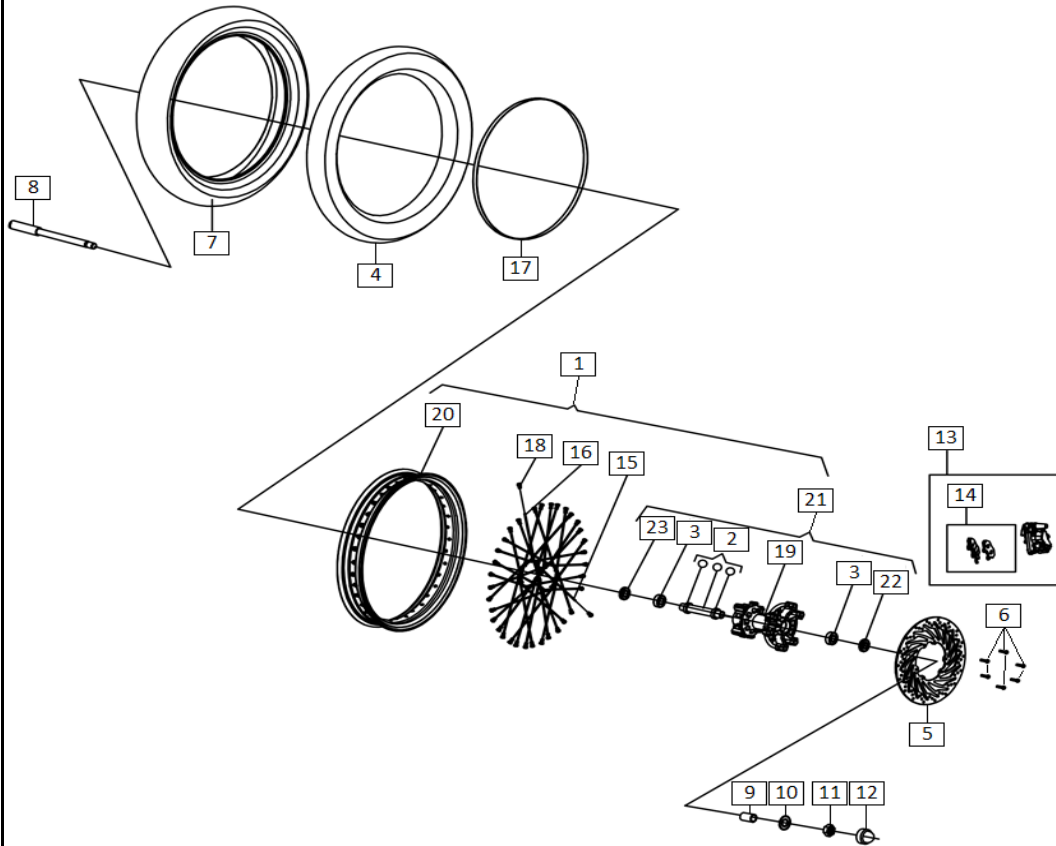

motard

Ref.	Part Number	Description	Q.ty
1	ZP680615	FRONT RIM ASS'Y (MOTARD)	1
2	ZP680613-9	FRONT WHEEL HUB INNER SPACER	1
3	ZP680613-8	BEARING	2
4	679904	FRONT INNER TUBE 17" (MOTARD)	1
5	ZP680297	FRONT BRAKE DISC (MOTARD)	1
6	B0578900060020S0B	BOLT M6x20	6
7	679786	FRONT TIRE 100/80-17" (MOTARD)	1
8	679899	FRONT WHEEL AXLE	1
9	ZP680551	LH FRONT WHEEL SPACER	1
10	B0009700150000K0B	WASHER Ø15	1
11	00H00300672	NUT M14	1
12	00H01201331	RUBBER CAP	1
13	680256	FRONT BRAKE CALIPER ASS'Y (MOTAR	1
14	864342	FRONT BRAKE PADS	1
15	ZP680615-1	SPOKE BC3,2×193	18
16	ZP680615-2	SPOKE BC3,2×195	18
17	51205-0000-0200	FLAP 17" (MOTARD)	1
18	ZP680613-3	SPOKE NUT	36
19	ZP680613-4	FRONT WHEEL HUB	1
20	ZP680615-5	FRONT WHEEL RIM (MOTARD)	1
21	ZP680628	FRONT WHEEL HUB ASS'Y	1
22	ZP680613-6	OIL SEAL 25x35x5	1
23	ZP680613-7	OIL SEAL 20x35x5	1