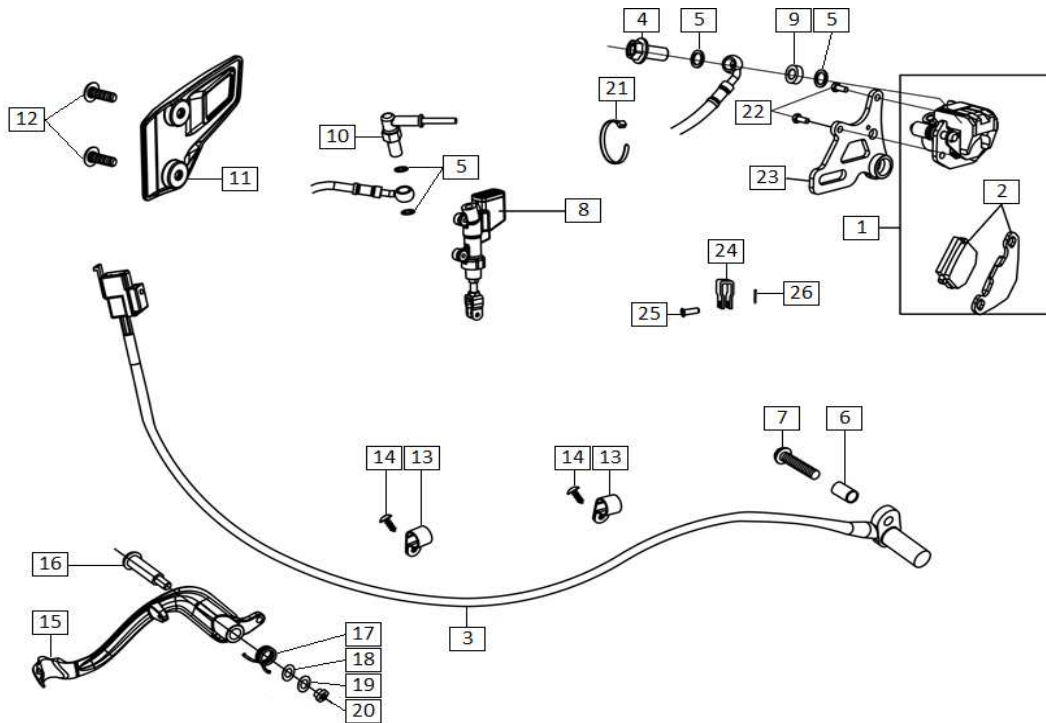

Ref.	Part Number	Description	Q.ty
1	2DCA000254	CAM CHAIN	1
2	3DBA000640	CAMSHAFT GEAR	2
3	4ABN000132	BOLT M8x20	2
4	3DVN000235	WASHER 8,25x23x4	2
5	3DDA000379	FIXED CAM CHAIN GUIDE	1
6	871445	TIMING SPROCKET	1
7	3DDA000380	MOVEABLE CAM CHAIN GUIDE	1
8	898913	BOLT M6x14,5	1

Ref.	Part Number	Description	Q.ty
1	680370	MAIN WIRE ASS'Y	1
2	B0009600050000K0B	WASHER Ø5	2
3	00D01500021	GROMMET	2
4	ZP864461	SPACER	2
5	85600-IP10-0100	FLASHER RELAY	1
6	865988	BATTERY HOLDER	1
7	B000700006002070B	BOLT M6x20	2
8	254485	PLATE NUT M6	2
9	679830	BATTERY (12V-6A, YTX7A-BS)	1
10	00H01812471	BATTERY FOAM	1
11	AP8117041	BATTERY FOAM (TOP)	2
12	86610700WN6	SEAT HOLDER	1
13	00D05910081	BOLT M6x16	2
14	00D05910081	BOLT M6x16	2
15	B061720206000060B	NUT M6	2
16	581139	LIGHTING RELAY	1
17	642318	STARTING RELAY	1
18	00D05910081	BOLT M6x16	1
19	254485	PLATE NUT M6	1
20	58090R	REGULATOR	1
21	B000700006002570B	BOLT M6x25	2
22	B0009700060000K0B	WASHER Ø6	2
23	B017880010006000C	RIVETING NUT	2
24	GP639606	IGNITION COIL	1
25	583236	BOLT M3x25	4
26	12554	WASHER Ø3	4
27	679426	IGNITION COIL BRACKET	1
28	020003	NUT M3	4
29	679915	HORN	1
30	B000700008002070B	BOLT M8x20	1
31	B0009700080000K0B	WASHER Ø8	2
32	B061720208000060B	BOLT M8x40	1
33	B045235	DASHBOARD	1
34	B008450004801320L	SCREW 4,8x13	2
35	B0009600050000K0B	WASHER Ø5	2
36	00F01500021	GROMMET	2
37	ZP86598700WN6	DASHBOARD BRACKET	1
38	B000700005002270B	BOLT M5x22	2
39	ZP00N05700601	SIDE STAND SWITCH FLAMEOUT	1
40	873653	BOLT M5x15	1

Ref.	Part Number	Description	Q.ty
41	642044	CABLE RETAINER	1
42	08216-0000-0400	STRAP	10

Ref.	Part Number	Description	Q.ty
1	679210	CANISTER	1
2	6116A-0000-0000	OVERFLOW VALVE	1
3	664493	PIPE CONNECTOR	1
4	ZP680315	RUBBER PIPE	1
5	ZP680314	RUBBER PIPE	1
6	679366	RUBBER PIPE	1
7	6116B-0000-0000	ONE-WAY VALVE	1