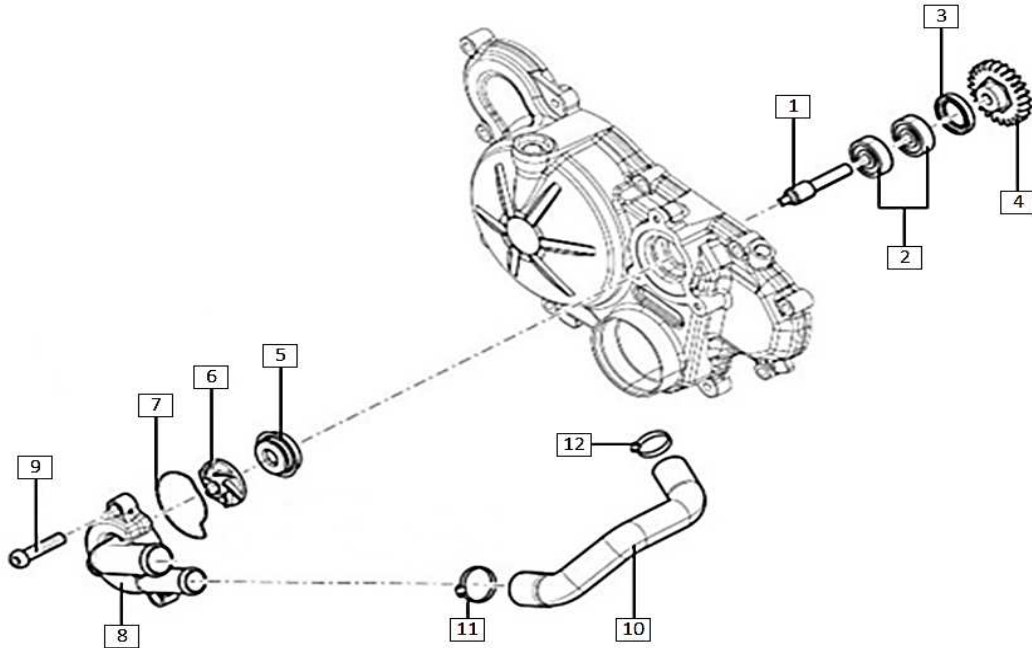

Ref.	Part Number	Description	Q.ty
1	871373	WATER PUMP SHAFT	1
2	842561	BEARING (6382RS1)	2
3	873936	OIL SEAL 19x30x5	1
4	899803	WATER PUMP GEAR	1
5	82991R	WATER PUMP SEAL	1
6	871358	WATER PUMP ROTOR	1
7	871418	WATER PUMP COVER GASKET	1
8	871354-1	WATER PUMP COVER	1
9	B016808	BOLT M5x20	3
10	871450	WATER PIPE	1
11	CM001907	CLAMP	1
12	CM001906	CLAMP	1