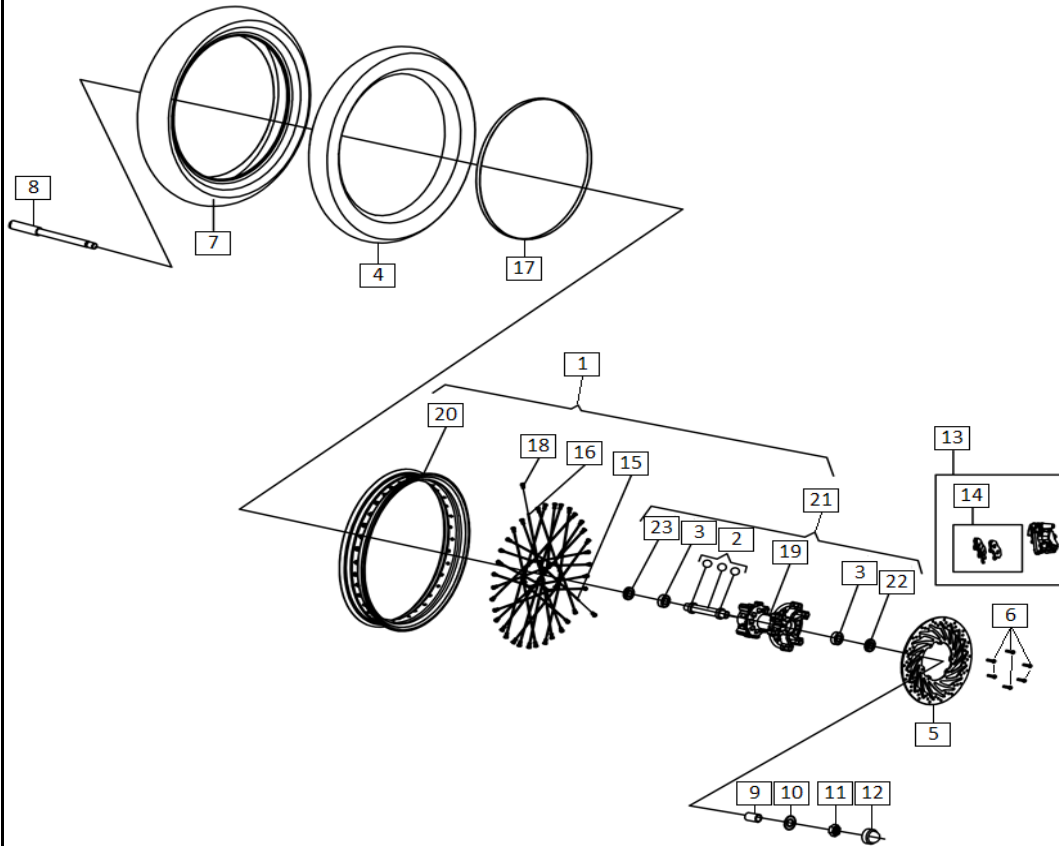

enduro

Ref.	Part Number	Description	Q.ty
1	ZP680613	FRONT RIM ASS'Y (ENDURO)	1
2	ZP680613-9	FRONT WHEEL HUB INNER SPACER	1
3	ZP680613-8	BEARING	2
4	679921	FRONT INNER TUBE 21" (ENDURO)	1
5	865801	FRONT BRAKE DISC (ENDURO)	1
6	B0578900060020S0B	BOLT M6x20	6
7	679775	FRONT TIRE 90/90-21" (ENDURO)	1
8	679899	FRONT WHEEL AXLE	1
9	ZP680551	LH FRONT WHEEL SPACER	1
10	B0009700150000K0B	WASHER Ø15	1
11	00H00300672	NUT M14	1
12	00H01201331	RUBBER CAP	1
13	680223	FRONT BRAKE CALIPER ASS'Y (ENDUR	1
14	864342	FRONT BRAKE PADS	1
15	ZP680615-1	SPOKE BC3,2x193	18
16	ZP680615-2	SPOKE BC3,2x195	18
17	51205-0000-0300	FLAP 21" (ENDURO)	1
18	ZP680613-3	SPOKE NUT	36
19	ZP680613-4	FRONT WHEEL HUB	1
20	ZP680615-5	FRONT WHEEL RIM (ENDURO)	1
21	ZP680628	FRONT WHEEL HUB ASS'Y	1
22	ZP680613-6	OIL SEAL 25x35x5	1
23	ZP680613-7	OIL SEAL 20x35x5	1