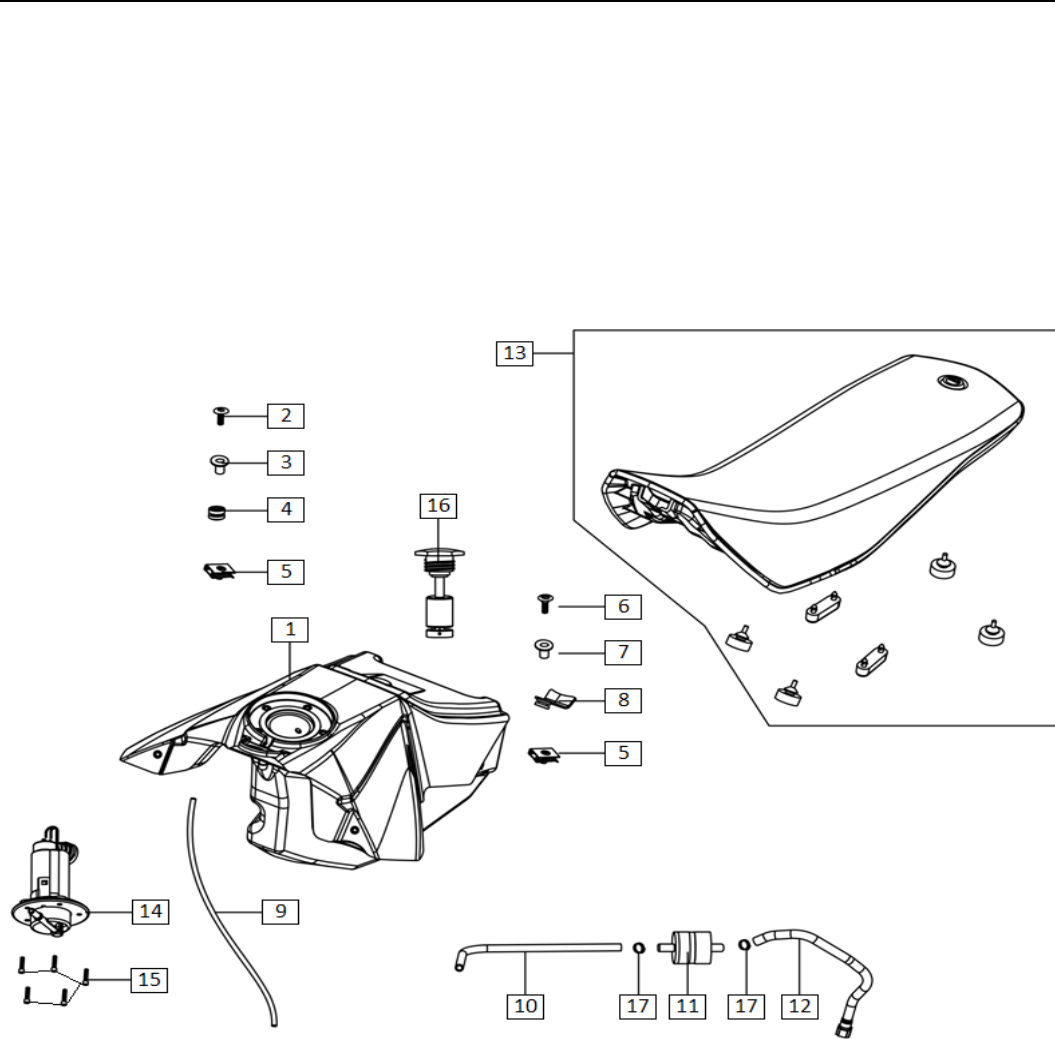

Ref.	Part Number	Description	Q.ty
1	ZP680301	FUEL TANK	1
2	00H01503701	BOLT M6x30	1
3	00N01001821	BUSHING	1
4	00H00403581	GROMMET	1
5	254485	PLATE NUT M6	2
6	679455	BOLT M6x25	1
7	864109	BUSHING	1
8	AP8120557	FUEL TANK RETAINER GROMMET	1
9	679901	FUEL BREATHER PIPE	1
10	679679	FUEL PIPE 1	1
11	679432	FUEL FILTER	1
12	679678	FUEL PIPE 2	1
13	ZP680580	SEAT ASS'Y (RED)	1
	ZP680581	SEAT ASS'Y (BLUE)	
14	679520	FUEL PUMP	1
15	B000700005001870B	BOLT M5x18	5
16	679693	FUEL GAUGE	1
17	CM001914	CLAMP	2