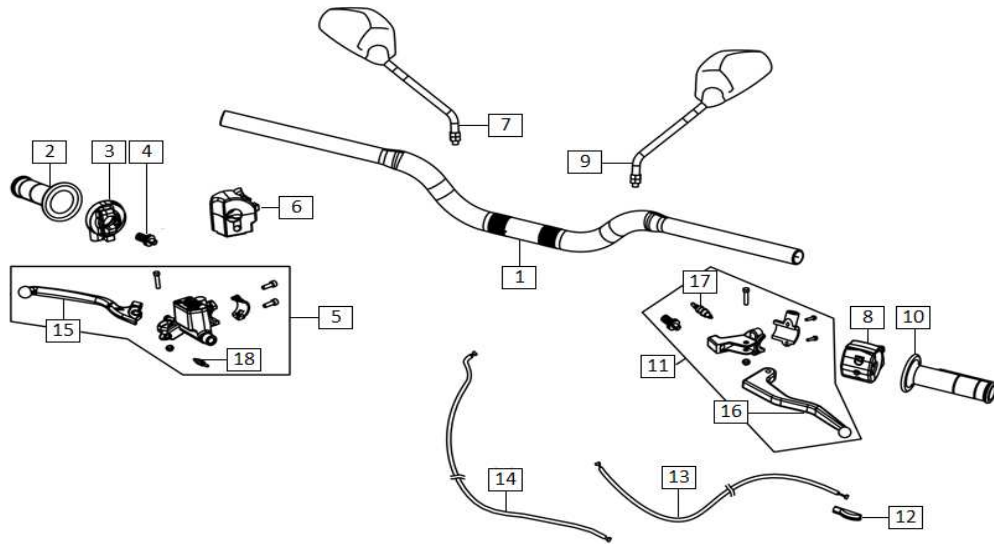

Ref.	Part Number	Description	Q.ty
1	ZPB045508	HANDLEBAR	1
2	00H02105621-2	RH HANDLEBAR GRIP	1
3	00H02105621-3	THROTTLE CONTROL	1
4	679890	THROTTLE CABLE ADJUSTING BOLT	1
5	680387	FRONT BRAKE MASTER CYLINDER	1
6	680360	RH HANDLEBAR SWITCH	1
7	679891	RH REAR VIEW MIRROR	1
8	679896	LH HANDLEBAR SWITCH	1
9	679779	LH REAR VIEW MIRROR	1
10	00H02105621-1	LH HANDLEBAR GRIP	1
11	ZP680409	CLUTCH LEVER ASS'Y	1
12	679415	CLUTCH HANDLE SLEEVE	1
13	ZP865513	CLUTCH CABLE	1
14	866335	THROTTLE CABLE	1
15	TBC	FRONT BRAKE LEVER	1
16	TBC	CLUTCH LEVER	1
17	TBC	CLUETH SWITCH	1
18	TBC	FRONT BRAKE SWITCH	1