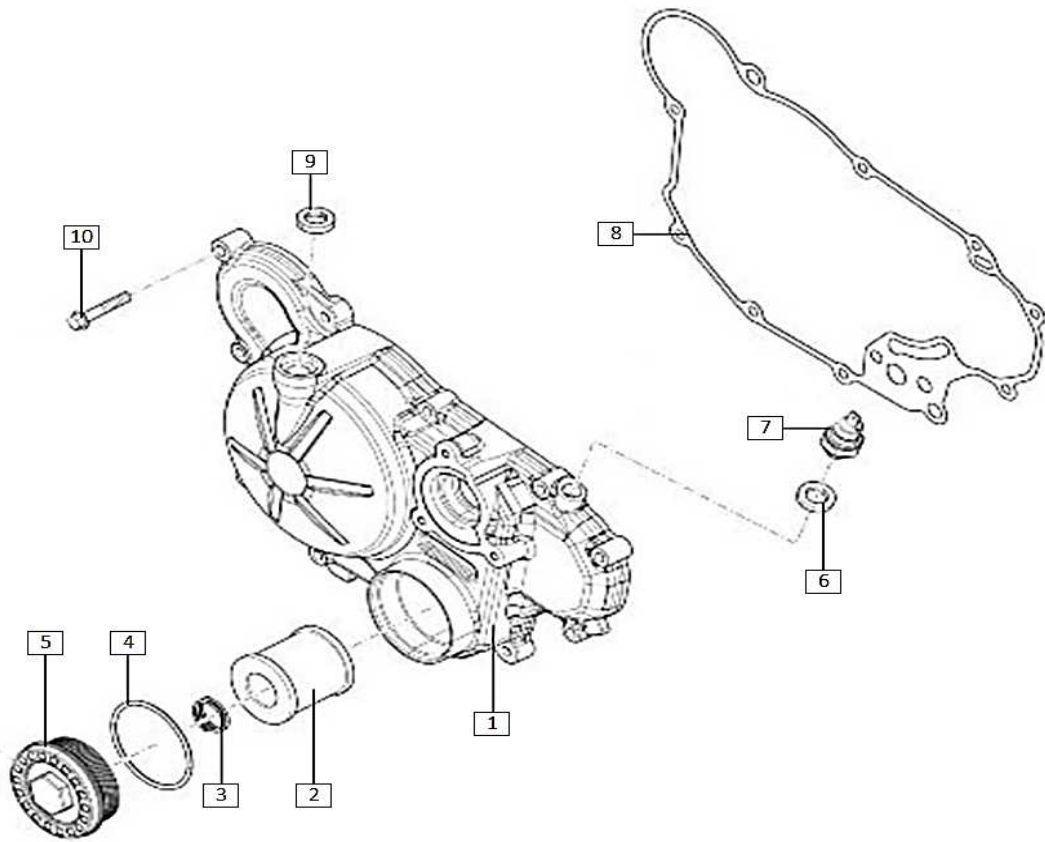

Ref.	Part Number	Description	Q.ty
1	871598-1	CYLINDER	1
2	854794	CYLINDER HEAD GASKET	1
3	898505	PISTON	1
4	963486	CIRCLIP	2
5	873173	PISTON PIN	1
6	872694	SCRAPER RING	1
7	872693	2ND COMPRESSION RING	1
8	872692	1ST COMPRESSION RING	1
9	CM157500	CYLINDER GASKET	1
10	834254	CHAIN TENSIONER GASKET	1
11	831274	CHAIN TENSIONER	1
12	B016777	BOLT M6x16	2

Ref.	Part Number	Description	Q.ty
1	1A005890-1	RH CRANKCASE COVER	1
2	874081-1	1ST OIL FILTER	1
3	AP9150167	SPRING	1
4	AP9150355	O-RING 53,7x2,6	1
5	851295	OIL FILTER COVER	1
6	AP9150472	WASHER 10,5x17x1,5	1
7	641541	OIL PRESSURE SENSOR	1
8	878241	RH CRANKCASE COVER GASKET	1
9	847075	OIL SEAL 12x20x5	1
10	414838	BOLT M6x35	10

**D-5: CYLINDER HEAD COVER**

Ref.	Part Number	Description	Q.ty
1	871705	CYLINDER HEAD COVER ASS'Y	1
	873552	STEEL SHEET	1
	016404	SPRING WASHER	1
	256212	SCREW	1
2	828209	SPARK PLUG NGK CR9EB	1
3	3ATN000118	BOLT M6	4
4	3CAA000399	VALVE COVER RUBBER DAMPER	4
5	874617	SPARK PLUG RUBBER DAMPER	1
6	873651	CYLINDER HEAD COVER GASKET	1

Ref.	Part Number	Description	Q.ty
1	2DCA000254	CAM CHAIN	1
2	3DBA000640	CAMSHAFT GEAR	2
3	4ABN000132	BOLT M8x20	2
4	3DVN000235	WASHER 8,25x23x4	2
5	3DDA000379	FIXED CAM CHAIN GUIDE	1
6	871445	TIMING SPROCKET	1
7	3DDA000380	MOVEABLE CAM CHAIN GUIDE	1
8	898913	BOLT M6x14,5	1