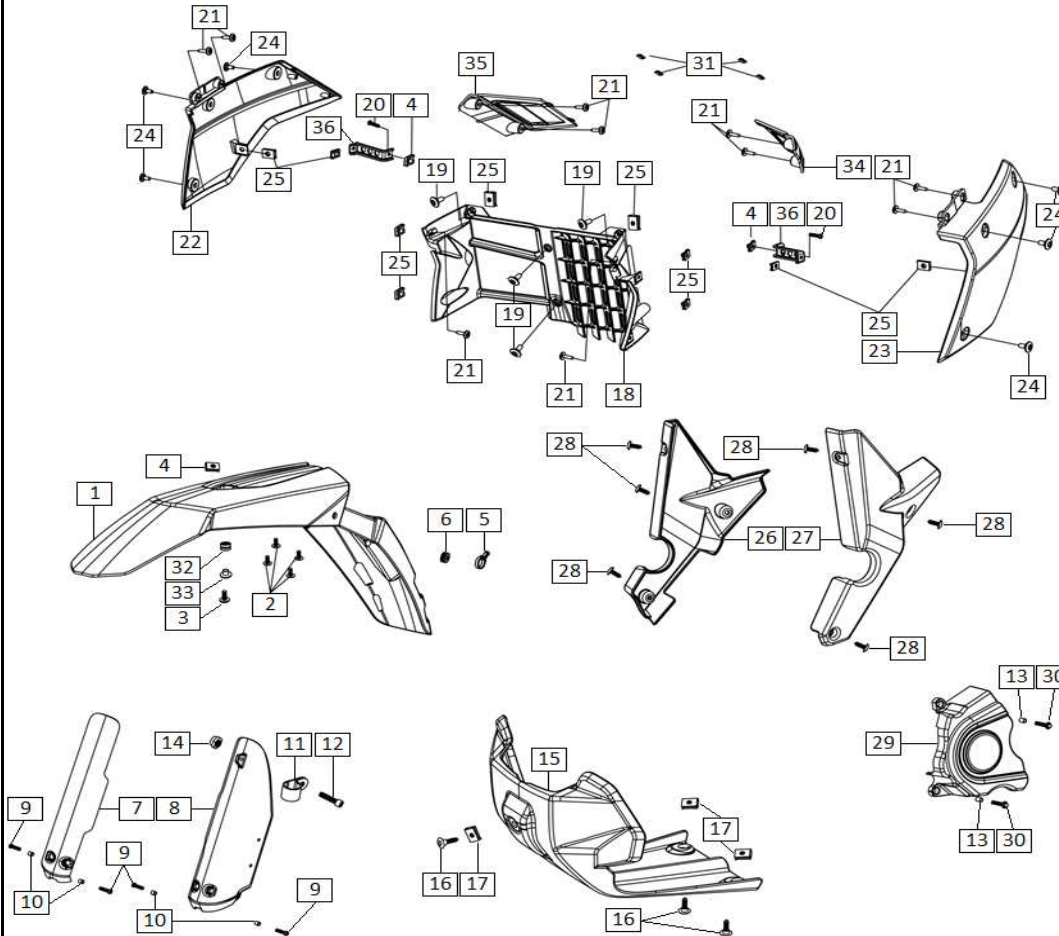

Ref.	Part Number	Description	Q.ty
1	86693000W0B	FRONT MUDGUARD (WHITE)	1
2	679788	BOLT M6x16	4
3	9A118-1060-02250U	BOLT M6x22	1
4	254485	PLATE NUT M6	3
5	00H02201591	CABLE HOLDER	1
6	00D01500021	GROMMET	1
7	00H0630599100W0B	RH FORK GUARD (WHITE)	1
8	00H0630499100W0B	LH FORK GUARD (WHITE)	1
9	679789	BOLT	4
10	00G06300251	BUSHING	4
11	00H02200591	FRONT BRAKE TUBE RETAINER	1
12	00D05910081	BOLT M6x16	1
13	00H01600911	BUSHING	1
14	B061720206000060B	NUT M6	1
15	865990	ENGINE SKID PLATE	1
16	AP8152302	BOLT M5x14	3
17	248419	PLATE NUT M5	3
18	ZP680179	RADIATOR COVER	1
19	AP8152339	BOLT M5x10	2
20	00D05910081	BOLT M6x16	2
21	664170	SCREW 5x13	8
22	ZP680191	RH SHROUD (WHITE)	1
23	ZP680192	LH SHROUD (WHITE)	1
24	AP8152339	BOLT M5x10	6
25	248419	PLATE NUT M5	10
26	865963	RH FRAME PROTECTION	1
27	865964	LH FRAME PROTECTION	1
28	259349	SCREW 4,8x13	4
29	863250	SPROCKET COVER	1
30	B057890005001470B	BOLT M5x14	2
31	ZP680313	GROMMET	4
32	00H00403581	GROMMET	1
33	00G01001821	BUSHING	1
34	ZP680181	LH SHROUD REAR COVER	1
35	ZP680180	RH SHROUD REAR COVER	1
36	ZP680294	SHROUD BRACKET	2