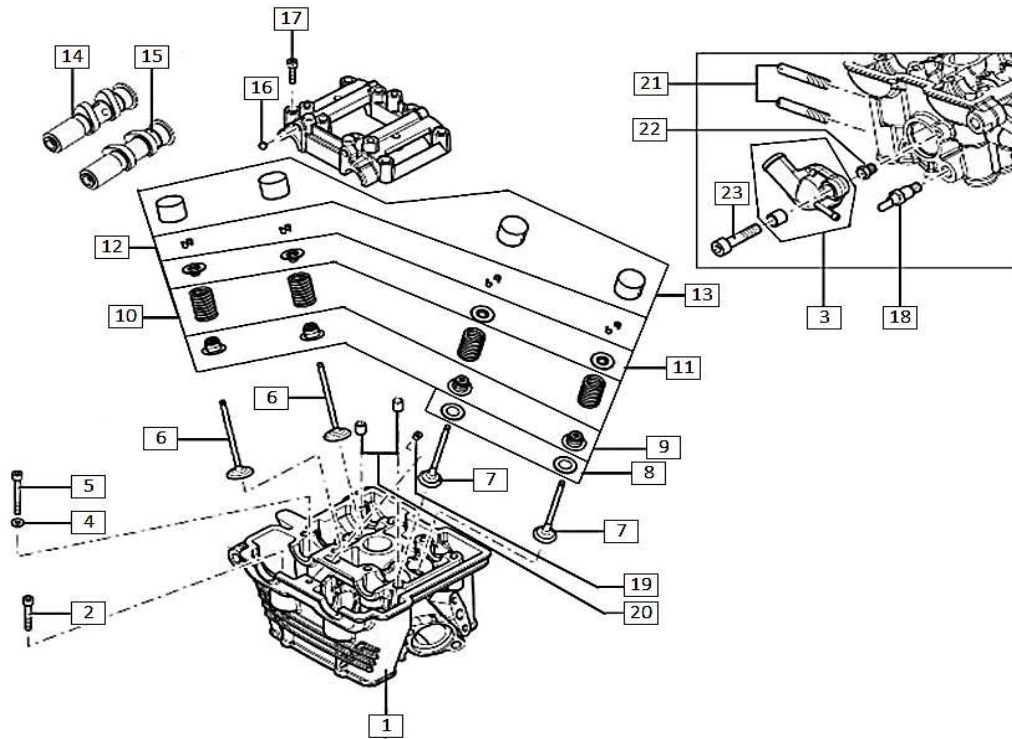

Ref.	Part Number	Description	Q.ty
1	898490	CYLINDER HEAD	1
2	4ABN000117	BOLT M6x130	2
3	898431	THERMOSTATIC SWITCH HOLDER	1
4	3EEN000234	WASHER 8,5x16x1,5	4
5	3ADN000115	BOLT M8x166	4
6	3CLA000636	INTAKE VALVE	2
7	3CLA000637	EXHAUST VALVE	2
8	3CGA000244	WASHER 9,2x20x0,5	2
9	854563	VALVE SEAL	4
10	3CHA000237	VALVE SPRING	4
11	3CGA000635	VALVE RETAINER PLATE	4
12	843338	COTTER VALVE	8
13	CM222700-2.200	VALVE LIFTER BUCKET 2.200	4
	CM222700-2.250	VALVE LIFTER BUCKET 2.250	
	CM222700-2.300	VALVE LIFTER BUCKET 2.300	
	CM222700-2.350	VALVE LIFTER BUCKET 2.350	
	CM222700-2.400	VALVE LIFTER BUCKET 2.400	
	CM222700-2.450	VALVE LIFTER BUCKET 2.450	
	CM222700-2.500	VALVE LIFTER BUCKET 2.500	
	CM222700-2.550	VALVE LIFTER BUCKET 2.550	
	CM222700-2.600	VALVE LIFTER BUCKET 2.600	
	CM222700-2.650	VALVE LIFTER BUCKET 2.650	
CM222700-2.700	VALVE LIFTER BUCKET 2.700		
CM222700-2.750	VALVE LIFTER BUCKET 2.750		
14	3CBA000675	INTAKE CAMSHAFT	1
15	3CBA000677	EXHAUST CAMSHAFT	1
16	3CAA000412	OIL PLUG	5
17	574260	BOLT M6x40	8
18	640485	TEMPERATURE SENSOR	1
19	3FCN000247	GAUGED HOLE BUSHING	1
20	3FCN000127	DOWEL PIN 8x10	2
21	873294	STUD BOLT M8x44	2
22	2BAA000206	THERMOSTATIC SWITCH	1
23	709674	BOLT M6x20	2