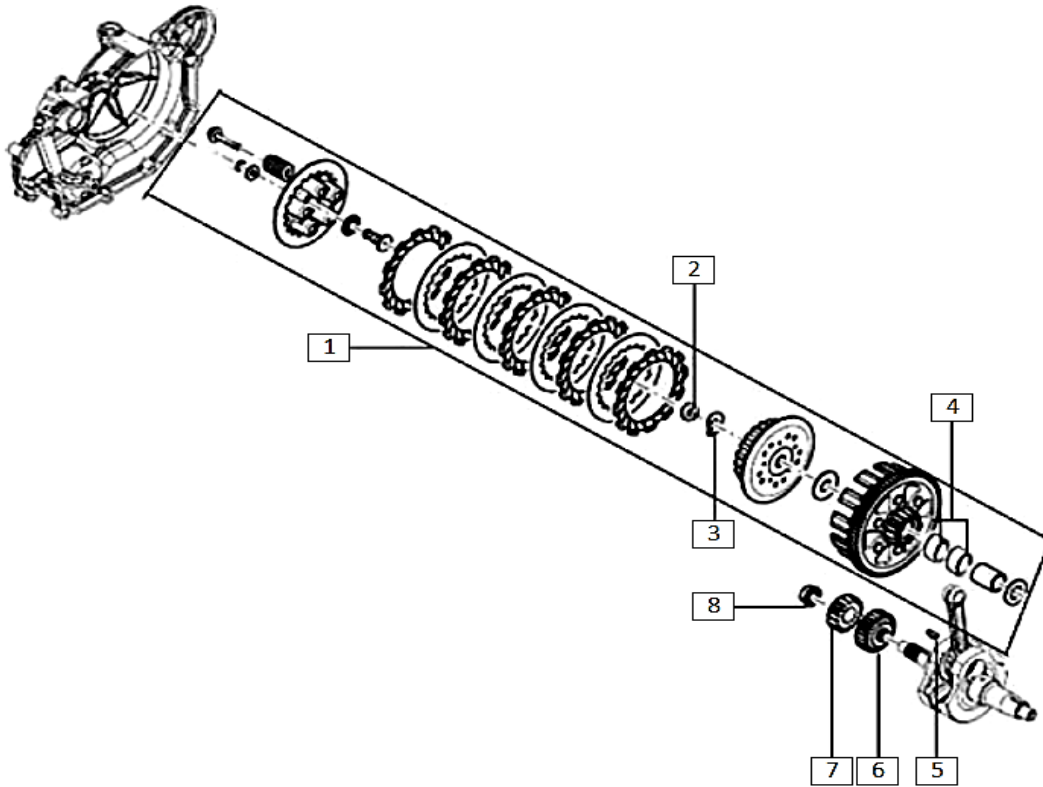

**D-5: CYLINDER HEAD COVER**

Ref.	Part Number	Description	Q.ty
1	871705	CYLINDER HEAD COVER ASS'Y	1
	873552	STEEL SHEET	1
	016404	SPRING WASHER	1
	256212	SCREW	1
2	828209	SPARK PLUG NGK CR9EB	1
3	3ATN000118	BOLT M6	4
4	3CAA000399	VALVE COVER RUBBER DAMPER	4
5	874617	SPARK PLUG RUBBER DAMPER	1
6	873651	CYLINDER HEAD COVER GASKET	1

**D-6: LH CRANKCASE COVER**

Ref.	Part Number	Description	Q.ty
1	1A009173-1	LH CRANKCASE COVER	1
2	829039	PLUG	2
3	479986	O-RING 15,4x2,1	2
4	414838	BOLT M6x35	10
5	874676	OIL DIPSTICK ASS'Y	1
6	871558	LH CRANKCASE COVER GASKET	1

Ref.	Part Number	Description	Q.ty
1	2DCA000254	CAM CHAIN	1
2	3DBA000640	CAMSHAFT GEAR	2
3	4ABN000132	BOLT M8x20	2
4	3DVN000235	WASHER 8,25x23x4	2
5	3DDA000379	FIXED CAM CHAIN GUIDE	1
6	871445	TIMING SPROCKET	1
7	3DDA000380	MOVEABLE CAM CHAIN GUIDE	1
8	898913	BOLT M6x14,5	1

Ref.	Part Number	Description	Q.ty
1	58143R	STARTING MOTOR	1
2	871491	INTERMEDIATE GEAR	1
3	871486	STARTING GEAR	1
4	008375	BOLT M6x14	1
5	871515	RETAINER PLATE	1
6	018639	BOLT M6x20	1
7	000097	WOODRUFF KEY	1