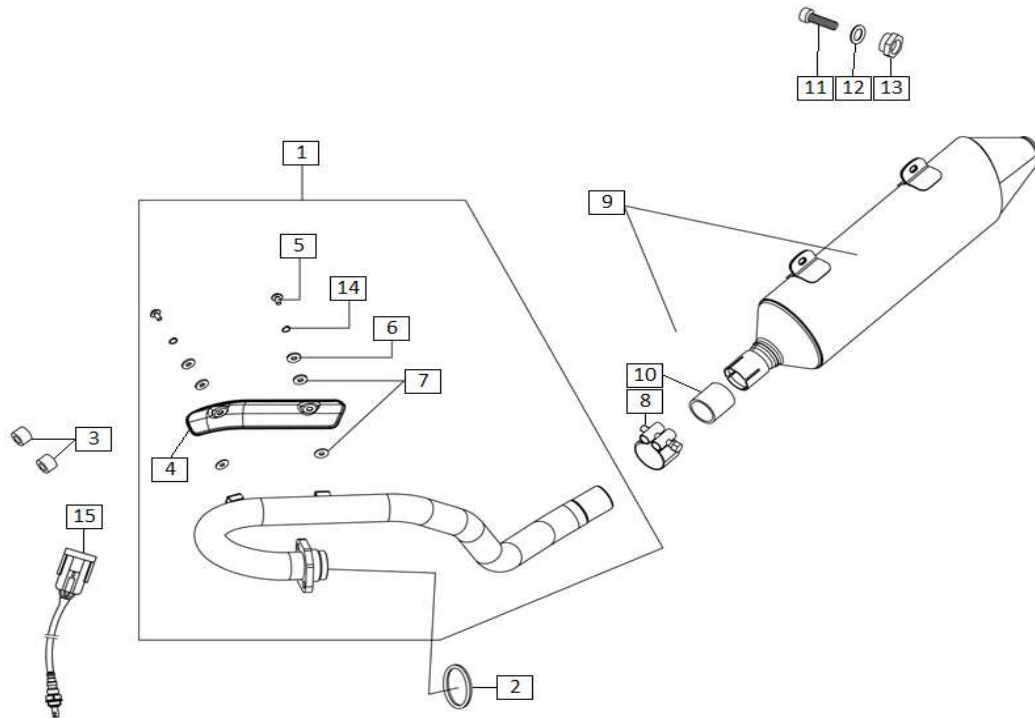

Ref.	Part Number	Description	Q.ty
1	ZP680561	EXHAUST PIPE ASS'Y	1
2	863506	EXHAUST PIPE GASKET	1
3	862560	EXHAUST PIPE NUT	2
4	863238	EXHAUST PIPE PROTECTOR	1
5	866298	SCREW	2
6	B0009700060000000	WASHER Ø6	2
7	18007-1468-0000	HEAT INSULATOR WASHER	4
8	00H03405061	BAND	1
9	ZP680560	MUFFLER	1
10	00H03406321	MUFFLER SLEEVE	2
11	B000700008002070B	BOLT M8x20	2
12	B0009700080000K0B	WASHER Ø8	2
13	B061720208000060B	BOLT M8x40	2
14	B0009300060000000	SPRING WASHER Ø6	2
15	B044699	OXYGEN SENSOR	1