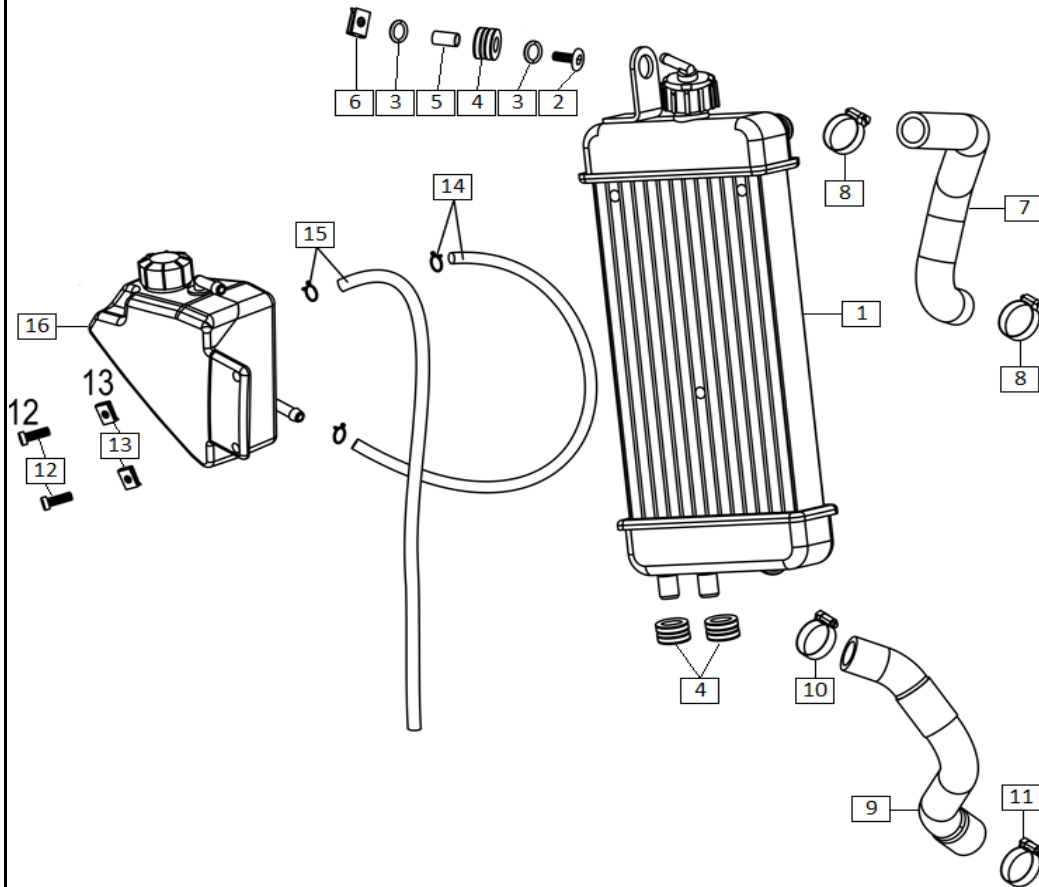

Ref.	Part Number	Description	Q.ty
1	ZP865992	RADIATOR ASS'Y	1
2	00H01503701	BOLT M6x30	2
3	00D01500552	SPACER	2
4	00008915020	GROMMET	3
5	00D01500471	BUSHING	2
6	254485	PLATE NUT M6	2
7	865994	INLET PIPE	1
8	00008204500	CLAMP	2
9	865995	OUTLET PIPE	1
10	00008204500	CLAMP	1
11	00008204500	CLAMP	1
12	00D05910081	BOLT M6x16	2
13	254485	PLATE NUT M6	2
14	00N03800521	EXPANSION TANK BRATHER TUBE	1
15	863277	EXPANSION TANK BRATHER TUBE	1
16	866309	EXPANSION TANK ASS'Y	1