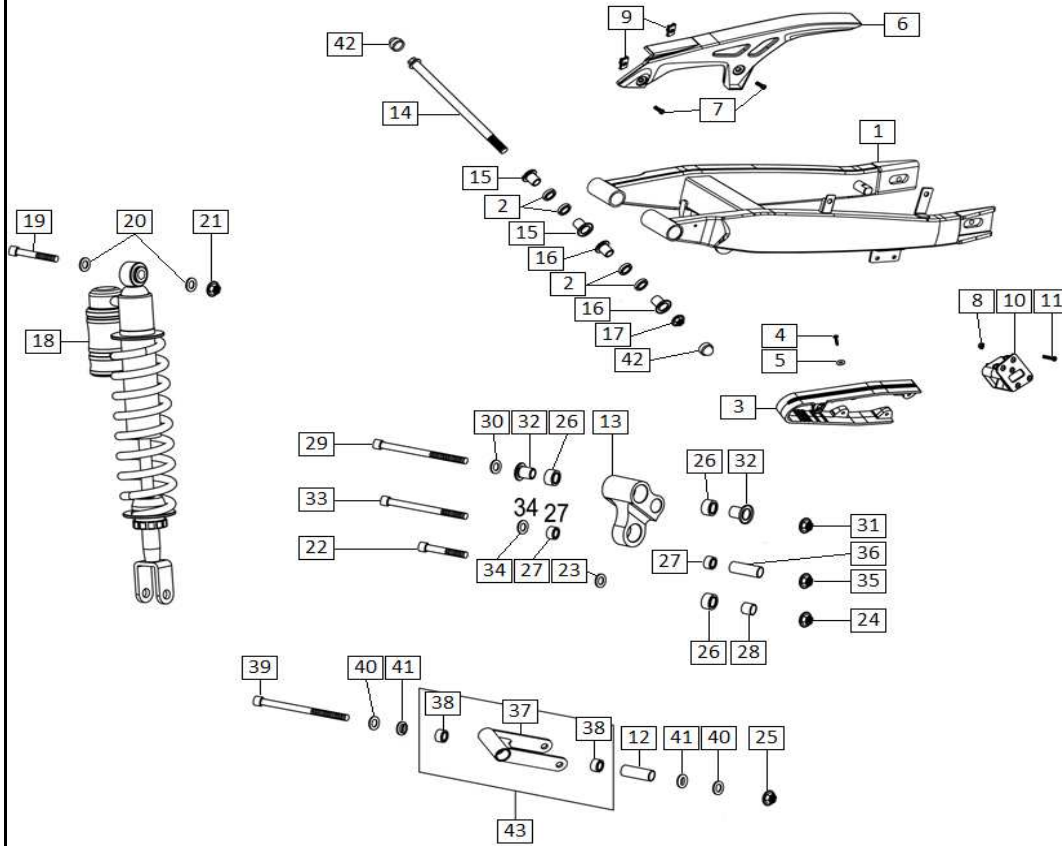

motard

Ref.	Part Number	Description	Q.ty
1	86578700WN6	SWING ARM (MOTARD)	1
2	00H00301811	NEEDLE BEARING (HK1814-RS)	4
3	00H01807331	CHAIN SLIDER	1
4	B008450004801920H	SCREW 8x19	5
5	B0009600050000K0B	WASHER Ø5	5
6	00H01508181	CHAIN PROTECTOR	1
7	1800B-I468-012700	BOLT M6x12	2
8	B061720206000060B	NUT M6	2
9	254485	PLATE NUT M6	2
10	864605	CHAIN GUIDE	1
11	624995	BOLT M6x16	2
12	865541	BUSHING	1
13	00H06801191	SHOCK ABSORBER ARM	1
14	867217	SWING ARM AXLE	1
15	866758	REAR SWING ARM BUSHING (RH)	2
16	866757	REAR SWING ARM BUSHING (LH)	2
17	271740	NUT M12	1
18	ZP866134	REAR SHOCK ABSORBER	1
19	00004116000	BOLT M12x60	1
20	B0009700120000K0B	WASHER 12.25x24x2,5	2
21	00281121753	NUT M12	1
22	00H00305891	INNER HEXAGON BOLT M12 × 50	1
23	B0009700120000K0B	WASHER 12.25x24x2,5	1
24	00281121753	NUT M12	1
25	00281121753	NUT M12	1
26	00H00303701	NEEDLE BEARING (HK2524-2RS)	3
27	00H00301811	NEEDLE BEARING (HK1814-RS)	2
28	00H00302861	BUSH	1
29	866105	BOLT M12x100	1
30	B0009700120000K0B	WASHER 12.25x24x2,5	1
31	00281121753	NUT M12	1
32	00H06802481	SHOCK ABSORBER ARM BUSHING	2
33	00H00300931	BOLT M12x90	1
34	00003115422	WASHER 12,25x21x1	1
35	00281121753	NUT M12	1
36	00H06801481	BUSHING	1
37	86553700WN6	SHOCK ABSORBER LINK	1
38	00H00301811	NEEDLE BEARING (HK1814-RS)	2
39	00H00304891	BOLT M12x117	1
40	00003115422	WASHER 12,25x21x1	2