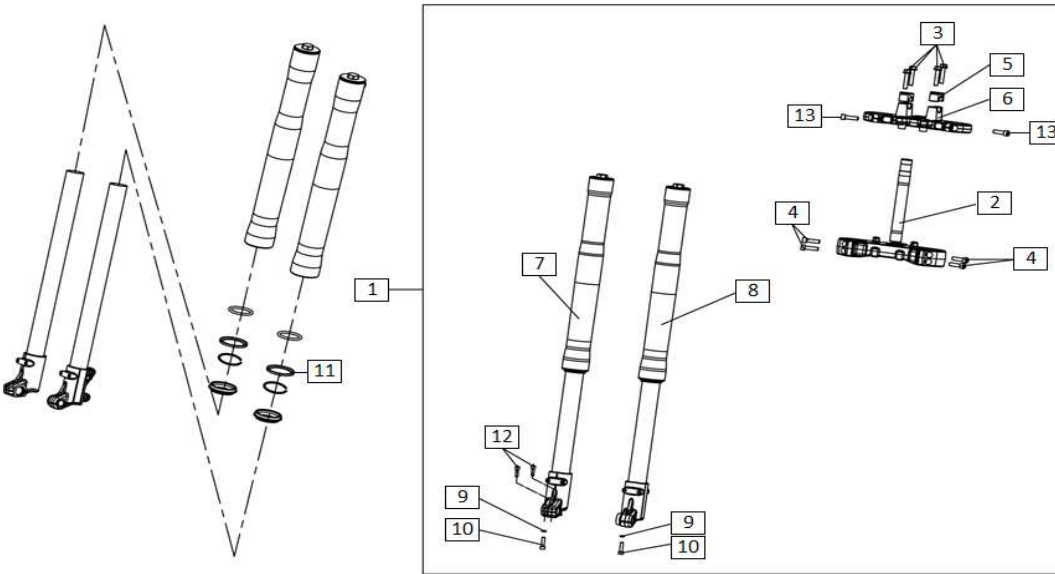

D-20: FRONT FORK & TRIPLE CLAMP

Ref.	Part Number	Description	Q.ty
1	ZPB043896	FRONT FORK ASSY	1
2	8044446	LOWER TRIPLE CLAMP	1
3	B057890008004070B	NUT M8	4
4	2R000043	BOLT M8x30	4
5	B044450	HANDLEBAR CLAMP	2
6	B044449	UPPER TRIPLE CLAMP	1
7	2R000057	RH FRONT FORK LEG	1
8	2R000058	LH FRONT FORK LEG	1
9	2R000053	WASHER Ø6	2
10	2R000054	BOLT	2
11	2R000050	OIL SEAL	2
12	B000700006002070B	BOLT M6x20	2
13	B000700008003070B	BOLT M8x35	2