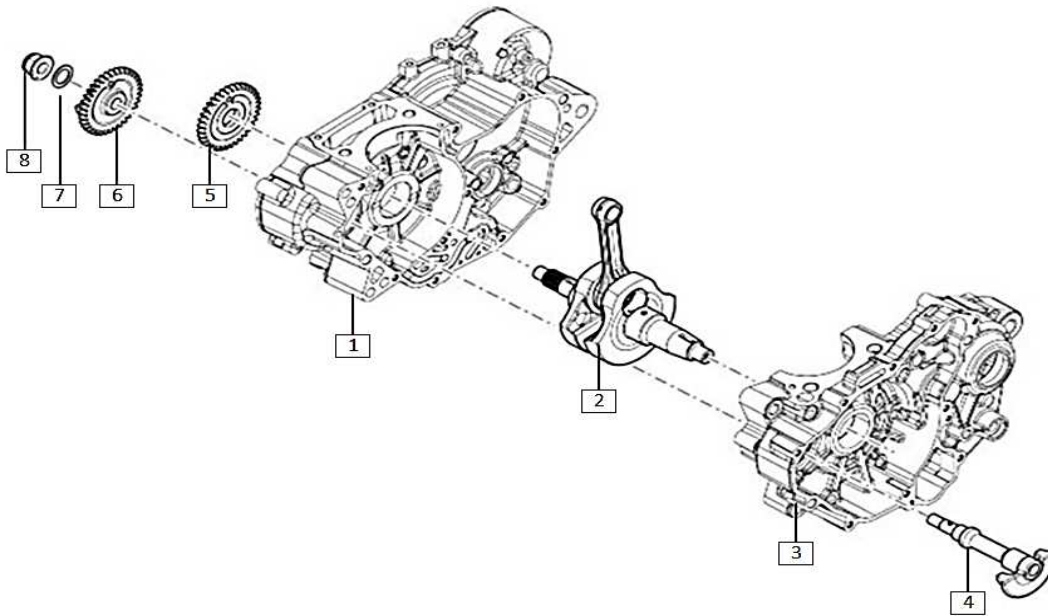

Ref.	Part Number	Description	Q.ty
1	871598-1	CYLINDER	1
2	854794	CYLINDER HEAD GASKET	1
3	898505	PISTON	1
4	963486	CIRCLIP	2
5	873173	PISTON PIN	1
6	872694	SCRAPER RING	1
7	872693	2ND COMPRESSION RING	1
8	872692	1ST COMPRESSION RING	1
9	CM157500	CYLINDER GASKET	1
10	834254	CHAIN TENSIONER GASKET	1
11	831274	CHAIN TENSIONER	1
12	B016777	BOLT M6x16	2