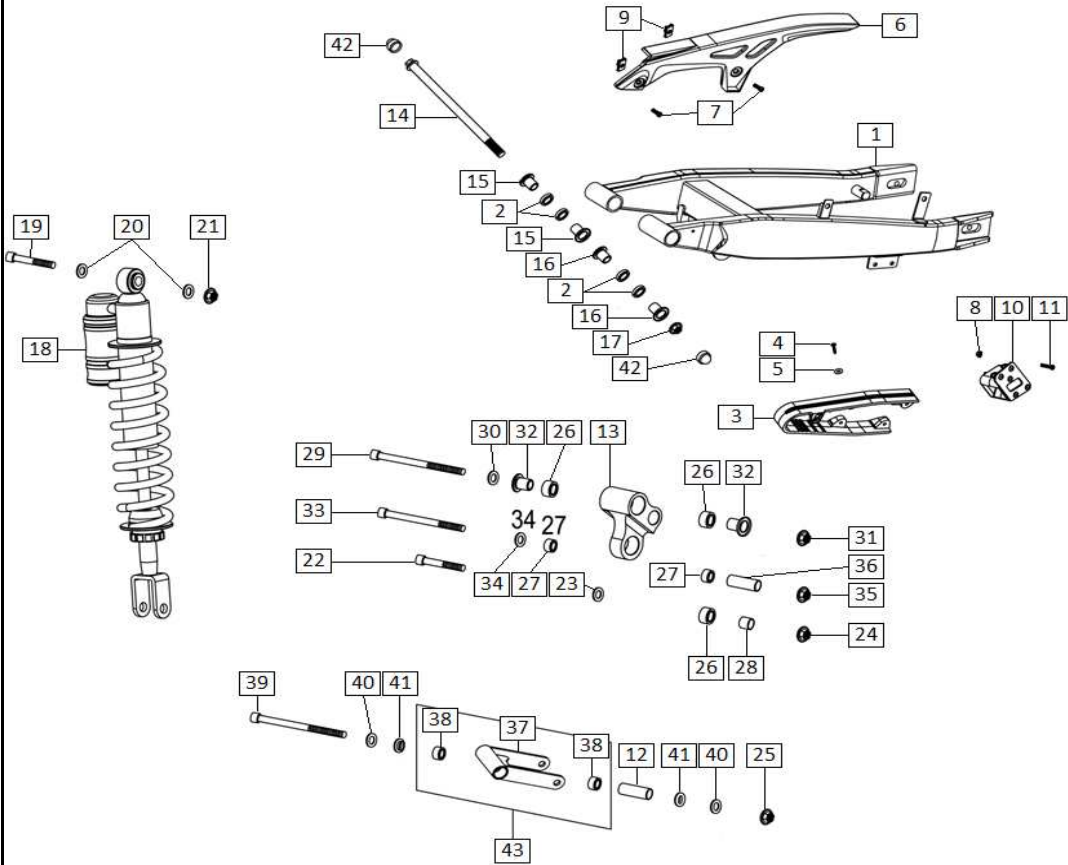

enduro

Ref.	Part Number	Description	Q.ty
41	00H01501601	BUSHING (NYLON)	2
42	ZP680451	DUSTPROOF CAP	2
43	865608	SWING ARM LINK ASS'Y	1