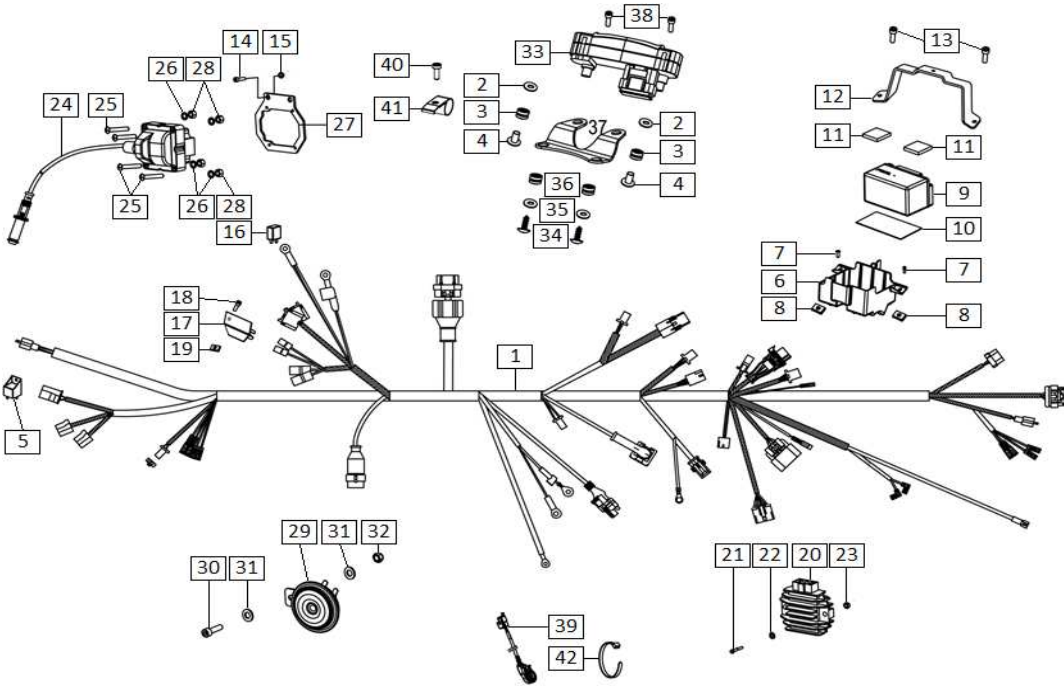

Ref.	Part Number	Description	Q.ty
1	2DCA000254	CAM CHAIN	1
2	3DBA000640	CAMSHAFT GEAR	2
3	4ABN000132	BOLT M8x20	2
4	3DVN000235	WASHER 8,25x23x4	2
5	3DDA000379	FIXED CAM CHAIN GUIDE	1
6	871445	TIMING SPROCKET	1
7	3DDA000380	MOVEABLE CAM CHAIN GUIDE	1
8	898913	BOLT M6x14,5	1

Ref.	Part Number	Description	Q.ty
1	680370	MAIN WIRE ASS'Y	1
2	B0009600050000K0B	WASHER Ø5	2
3	00D01500021	GROMMET	2
4	ZP864461	SPACER	2
5	85600-IP10-0100	FLASHER RELAY	1
6	865988	BATTERY HOLDER	1
7	B000700006002070B	BOLT M6x20	2
8	254485	PLATE NUT M6	2
9	679830	BATTERY (12V-6A, YTX7A-BS)	1
10	00H01812471	BATTERY FOAM	1
11	AP8117041	BATTERY FOAM (TOP)	2
12	86610700WN6	SEAT HOLDER	1
13	00D05910081	BOLT M6x16	2
14	00D05910081	BOLT M6x16	2
15	B061720206000060B	NUT M6	2
16	581139	LIGHTING RELAY	1
17	642318	STARTING RELAY	1
18	00D05910081	BOLT M6x16	1
19	254485	PLATE NUT M6	1
20	58090R	REGULATOR	1
21	B000700006002570B	BOLT M6x25	2
22	B0009700060000K0B	WASHER Ø6	2
23	B017880010006000C	RIVETING NUT	2
24	GP639606	IGNITION COIL	1
25	583236	BOLT M3x25	4
26	12554	WASHER Ø3	4
27	679426	IGNITION COIL BRACKET	1
28	020003	NUT M3	4
29	679915	HORN	1
30	B000700008002070B	BOLT M8x20	1
31	B0009700080000K0B	WASHER Ø8	2
32	B061720208000060B	BOLT M8x40	1
33	B045235	DASHBOARD	1
34	B008450004801320L	SCREW 4,8x13	2
35	B0009600050000K0B	WASHER Ø5	2
36	00F01500021	GROMMET	2
37	ZP86598700WN6	DASHBOARD BRACKET	1
38	B000700005002270B	BOLT M5x22	2
39	ZP00N05700601	SIDE STAND SWITCH FLAMEOUT	1
40	873653	BOLT M5x15	1

Ref.	Part Number	Description	Q.ty
41	642044	CABLE RETAINER	1
42	08216-0000-0400	STRAP	10

Ref.	Part Number	Description	Q.ty
1	679210	CANISTER	1
2	6116A-0000-0000	OVERFLOW VALVE	1
3	664493	PIPE CONNECTOR	1
4	ZP680315	RUBBER PIPE	1
5	ZP680314	RUBBER PIPE	1
6	679366	RUBBER PIPE	1
7	6116B-0000-0000	ONE-WAY VALVE	1