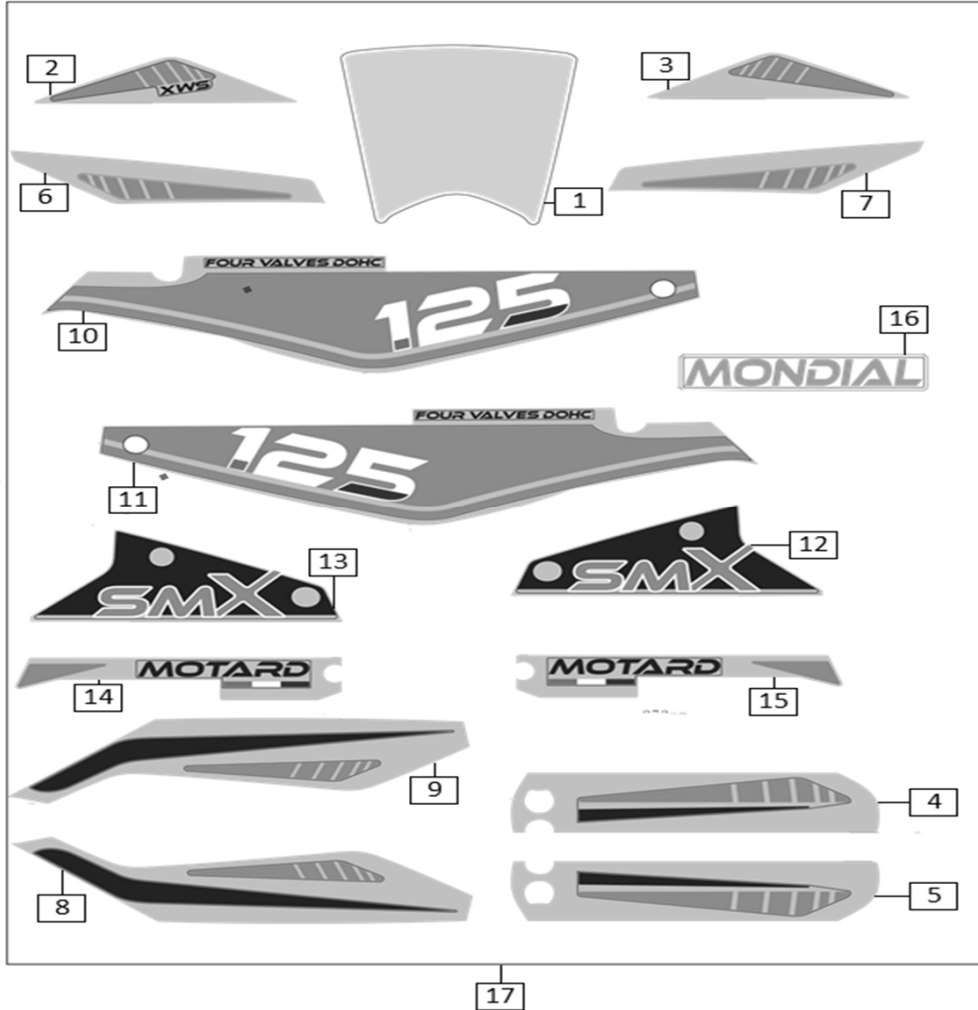

motard

BLUE VEHICLE:

Ref.	Part Number	Description	Q.ty
1	ZP680565-1	HEADLIGHT PLATE DECAL	1
2	ZP680286-2	HEDLIGHT PLATE RH DECAL (BLUE)	1
3	ZP680286-3	HEDLIGHT PLATE LH DECAL (BLUE)	1
4	ZP680286-4	RH FORK GUARD DECAL (BLUE)	1
5	ZP680286-5	LH FORK GUARD DECAL (BLUE)	1
6	ZP680286-6	FRONT FENDER RH DECAL (BLUE)	1
7	ZP680286-7	FRONT FENDER LH DECAL (BLUE)	1
8	ZP680286-8	RH SIDE PANEL DECAL (BLUE)	1
9	ZP680286-9	LH SIDE PANEL DECAL (BLUE)	1
10	ZP680286-10	RH REAR SIDE COVER DECAL (BLUE)	1
11	ZP680286-11	LH REAR SIDE COVER DECAL (BLUE)	1
12	ZP680286-12	RH FRONT SIDE PANEL DECAL (BLUE)	1
13	ZP680286-13	LH FRONT SIDE PANEL DECAL (BLUE)	1
14	ZP680665-14	RH FRONT SIDE PANEL DECAL (BLUE)(	1
15	ZP680665-15	LH FRONT SIDE PANEL DECAL (BLUE)(	1
16	ZP680565-18	SWING ARM "MONDIAL" DECAL	1
17	ZP680665	DECAL SET SMX 125 (BLUE)(MOTARD)	1

RED VEHICLE:

Ref.	Part Number	Description	Q.ty
1	ZP680565-1	HEADLIGHT PLATE DECAL	1
2	ZP680565-2	HEDLIGHT PLATE RH DECAL (RED)	1
3	ZP680565-3	HEDLIGHT PLATE LH DECAL (RED)	1
4	ZP680565-4	RH FORK GUARD DECAL (RED)	1
5	ZP680565-5	LH FORK GUARD DECAL (RED)	1
6	ZP680565-6	FRONT FENDER RH DECAL (RED)	1
7	ZP680565-7	FRONT FENDER LH DECAL (RED)	1
8	ZP680565-8	RH SIDE PANEL DECAL (RED)	1
9	ZP680565-9	LH SIDE PANEL DECAL (RED)	1
10	ZP680565-10	RH REAR SIDE COVER DECAL (RED)	1
11	ZP680565-11	LH REAR SIDE COVER DECAL (RED)	1
12	ZP680565-12	RH FRONT SIDE PANEL DECAL (RED)	1
13	ZP680565-13	LH FRONT SIDE PANEL DECAL (RED)	1
14	ZP680666-14	RH FRONT SIDE PANEL DECAL (RED)(M	1
15	ZP680666-15	LH FRONT SIDE PANEL DECAL (RED)(M	1
16	ZP680565-18	SWING ARM "MONDIAL" DECAL	1
17	ZP680666	DECAL SET SMX 125 (RED)(MOTARD)	1