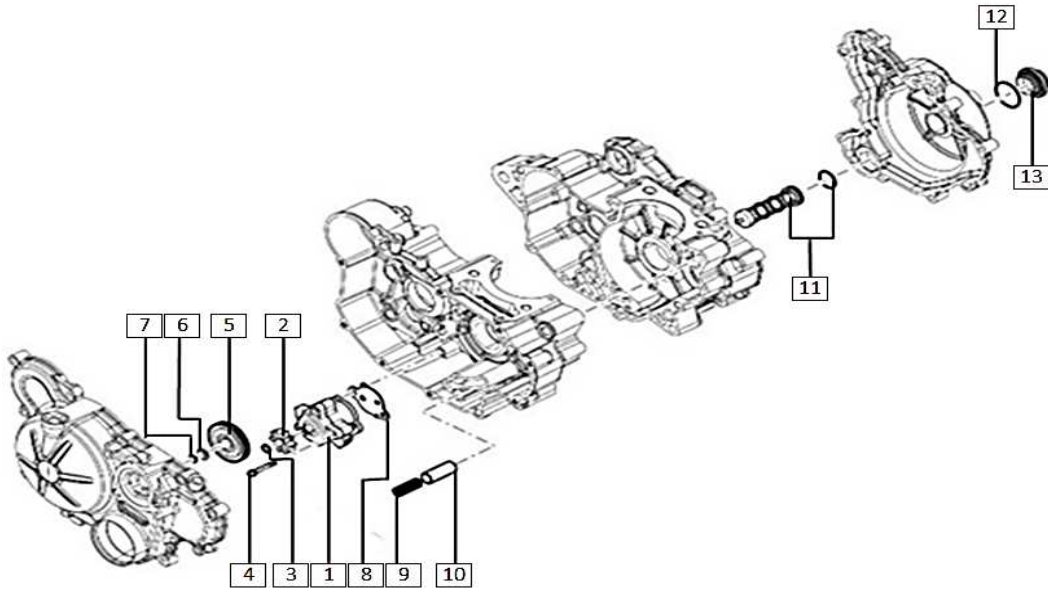

Ref.	Part Number	Description	Q.ty
1	871451	OIL PUMP ASS'Y	1
2	871454	OIL PUMP SPROCKET	1
3	006409	CIRCLIP	1
4	829593	BOLT M5x35	3
5	871501	OIL PUMP DRIVEN GEAR	1
6	847183	WASHER 8,1x14x1	1
7	006408	CIRCLIP	1
8	871500	OIL PUMP GASKET	1
9	485655	OIL PRESSURE SPRING	1
10	829661	OIL PRESSURE VALVE	1
11	431242	2ND OIL FILTER ASS'Y	1
12	285536	O-RING 31.5x1.8	1
13	826165	2ND OIL FILTER PLUG	1