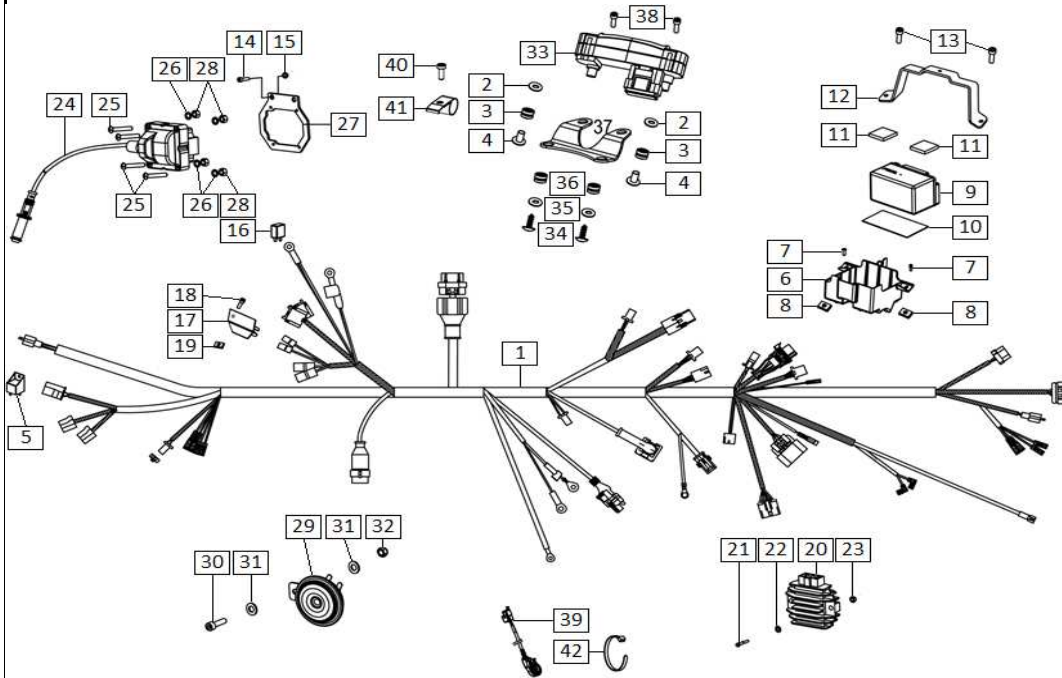

Ref.	Part Number	Description	Q.ty
1	680370	MAIN WIRE ASS'Y	1
2	B0009600050000K0B	WASHER Ø5	2
3	00D01500021	GROMMET	2
4	ZP864461	SPACER	2
5	85600-IP10-0100	FLASHER RELAY	1
6	865988	BATTERY HOLDER	1
7	B000700006002070B	BOLT M6x20	2
8	254485	PLATE NUT M6	2
9	679830	BATTERY (12V-6A, YTX7A-BS)	1
10	00H01812471	BATTERY FOAM	1
11	AP8117041	BATTERY FOAM (TOP)	2
12	86610700WN6	SEAT HOLDER	1
13	00D05910081	BOLT M6x16	2
14	00D05910081	BOLT M6x16	2
15	B061720206000060B	NUT M6	2
16	581139	LIGHTING RELAY	1
17	642318	STARTING RELAY	1
18	00D05910081	BOLT M6x16	1
19	254485	PLATE NUT M6	1
20	58090R	REGULATOR	1
21	B000700006002570B	BOLT M6x25	2
22	B0009700060000K0B	WASHER Ø6	2
23	B017880010006000C	RIVETING NUT	2
24	GP639606	IGNITION COIL	1
25	583236	BOLT M3x25	4
26	12554	WASHER Ø3	4
27	679426	IGNITION COIL BRACKET	1
28	020003	NUT M3	4
29	679915	HORN	1
30	B000700008002070B	BOLT M8x20	1
31	B0009700080000K0B	WASHER Ø8	2
32	B061720208000060B	BOLT M8x40	1
33	B045235	DASHBOARD	1
34	B008450004801320L	SCREW 4,8x13	2
35	B0009600050000K0B	WASHER Ø5	2
36	00F01500021	GROMMET	2
37	ZP86598700WN6	DASHBOARD BRACKET	1
38	B000700005002270B	BOLT M5x22	2
39	ZP00N05700601	SIDE STAND SWITCH FLAMEOUT	1
40	873653	BOLT M5x15	1