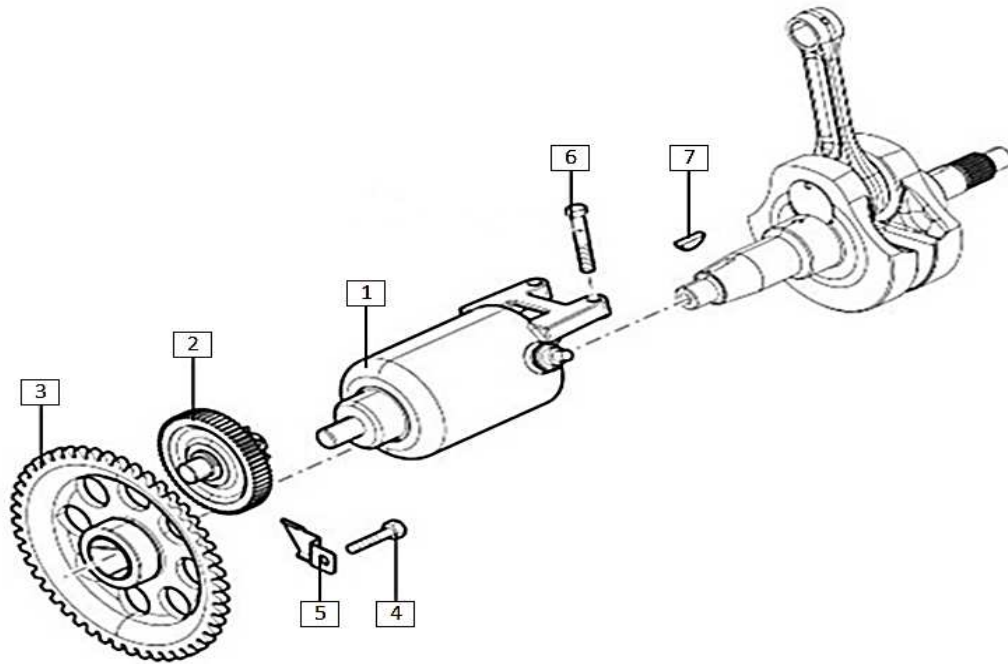

Ref.	Part Number	Description	Q.ty
1	58143R	STARTING MOTOR	1
2	871491	INTERMEDIATE GEAR	1
3	871486	STARTING GEAR	1
4	008375	BOLT M6x14	1
5	871515	RETAINER PLATE	1
6	018639	BOLT M6x20	1
7	000097	WOODRUFF KEY	1