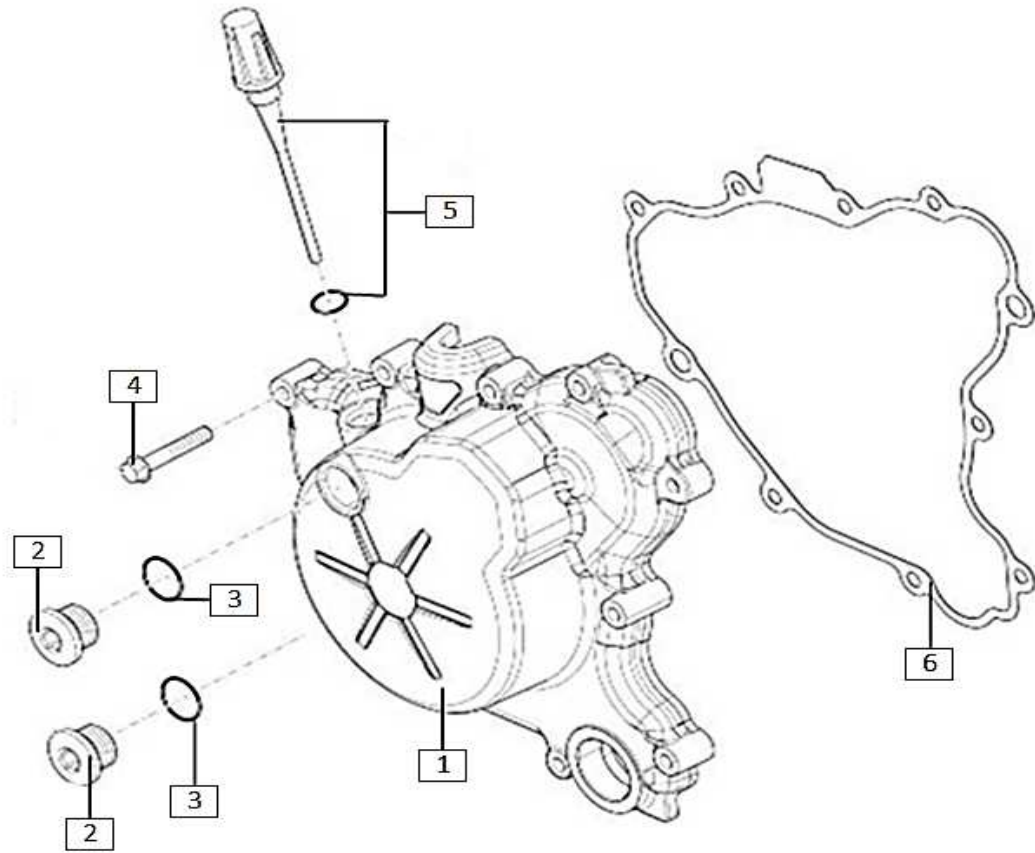

Ref.	Part Number	Description	Q.ty
1	871598-1	CYLINDER	1
2	854794	CYLINDER HEAD GASKET	1
3	898505	PISTON	1
4	963486	CIRCLIP	2
5	873173	PISTON PIN	1
6	872694	SCRAPER RING	1
7	872693	2ND COMPRESSION RING	1
8	872692	1ST COMPRESSION RING	1
9	CM157500	CYLINDER GASKET	1
10	834254	CHAIN TENSIONER GASKET	1
11	831274	CHAIN TENSIONER	1
12	B016777	BOLT M6x16	2

Ref.	Part Number	Description	Q.ty
1	1A005890-1	RH CRANKCASE COVER	1
2	874081-1	1ST OIL FILTER	1
3	AP9150167	SPRING	1
4	AP9150355	O-RING 53,7x2,6	1
5	851295	OIL FILTER COVER	1
6	AP9150472	WASHER 10,5x17x1,5	1
7	641541	OIL PRESSURE SENSOR	1
8	878241	RH CRANKCASE COVER GASKET	1
9	847075	OIL SEAL 12x20x5	1
10	414838	BOLT M6x35	10

**D-5: CYLINDER HEAD COVER**

Ref.	Part Number	Description	Q.ty
1	871705	CYLINDER HEAD COVER ASS'Y	1
	873552	STEEL SHEET	1
	016404	SPRING WASHER	1
	256212	SCREW	1
2	828209	SPARK PLUG NGK CR9EB	1
3	3ATN000118	BOLT M6	4
4	3CAA000399	VALVE COVER RUBBER DAMPER	4
5	874617	SPARK PLUG RUBBER DAMPER	1
6	873651	CYLINDER HEAD COVER GASKET	1

Ref.	Part Number	Description	Q.ty
1	2DCA000254	CAM CHAIN	1
2	3DBA000640	CAMSHAFT GEAR	2
3	4ABN000132	BOLT M8x20	2
4	3DVN000235	WASHER 8,25x23x4	2
5	3DDA000379	FIXED CAM CHAIN GUIDE	1
6	871445	TIMING SPROCKET	1
7	3DDA000380	MOVEABLE CAM CHAIN GUIDE	1
8	898913	BOLT M6x14,5	1