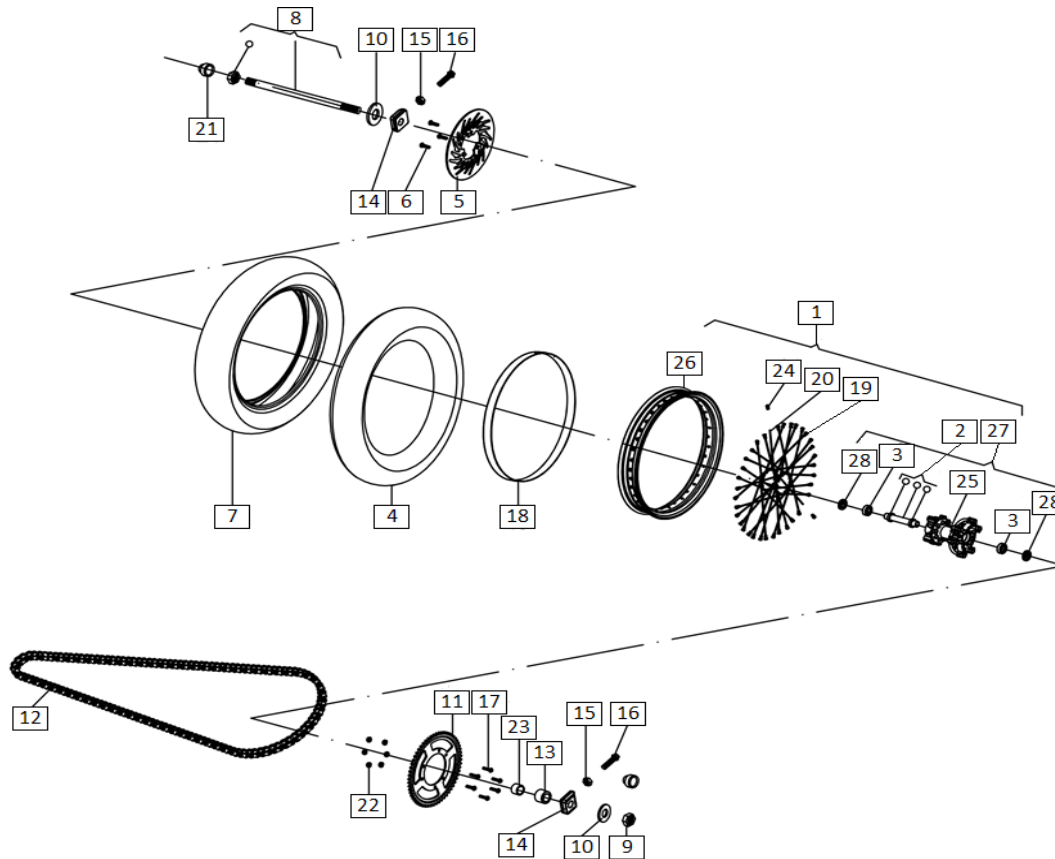

enduro

Ref.	Part Number	Description	Q.ty
1	ZP680614	REAR RIM ASS'Y (ENDURO)	1
2	ZP680614-9	REAR WHEEL HUB INNER SPACER	1
3	ZP680613-8	BEARING	2
4	679924	REAR INNER TUBE 18" (ENDURO)	1
5	00H01311531	REAR BRAKE DISC	1
6	00H02401282	BOLT M8x25	3
7	679776	REAR TIRE 120/80-18" (ENDURO)	1
8	866000	REAR WHEEL AXLE	1
9	00H00300672	NUT M14	1
10	B0009700150000K0B	WASHER Ø15	2
11	679771	CHAIN SPROCKET 69T (ENDURO)	1
12	679777	CHAIN (ENDURO)	1
13	ZP680596	LH REAR WHEEL SPACER	1
14	865736	CHAIN ADJUSTER PLATE	2
15	B061700006000060B	NUT M6	2
16	B0578300060035S0B	BOLT M6x35	2
17	B057890008003070B	BOLT M8x25	6
18	51205-0000-0000	FLAP 18" (ENDURO)	1
19	ZP680611-1	SPOKE BC3,5x193	18
20	ZP680611-2	SPOKE BC3,5x201	18
21	ZP680452	RUBBER CAP	1
22	B061720208000060B	BOLT M8x40	1
23	ZP680597	RH REAR WHEEL SPACER	1
24	ZP680614-3	SPOKE NUT	36
25	ZP680614-4	REAR WHEEL HUB	1
26	ZP680616-5	REAR WHEEL RIM (ENDURO)	1
27	ZP680630	REAR WHEEL HUB ASS'Y	1
28	ZP680613-6	OIL SEAL 25x35x5	2