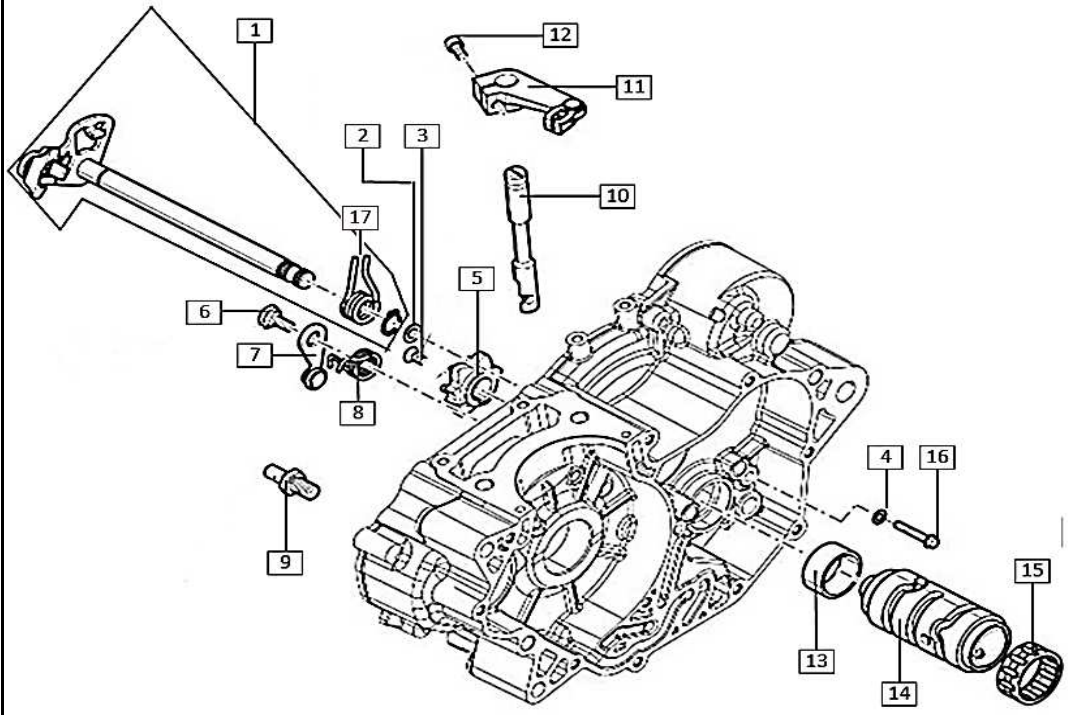

Ref.	Part Number	Description	Q.ty
1	1A004356	GEAR SHIFT SHAFT	1
2	847228	WASHER 12,2x20x0,5	1
3	018639	BOLT M6x20	1
4	006125	WASHER 6,4x14x1,5	1
5	899154	DRUM SELECTOR GEAR	1
6	879942	BOLT	1
7	871554	SELECTING GEAR LOCK LEVER	1
8	847069	SPRING	1
9	B017981	GEAR SELECTOR PIN	1
10	847083	CLUTCH DRIVE SHAFT	1
11	B043224-1	CLUCTH DRIVE SHAFT LEVER	1
12	623920	BOLT M6x20	1
13	898627	BEARING (16003)	1
14	899151	GEARSHIFT DRUM	1
15	898628	NEEDLE BEARING (HK2210)	1
16	274369	BOLT M6x12	1
17	100102628	GEAR SHIFT SHAFT RETURN SPRING	1