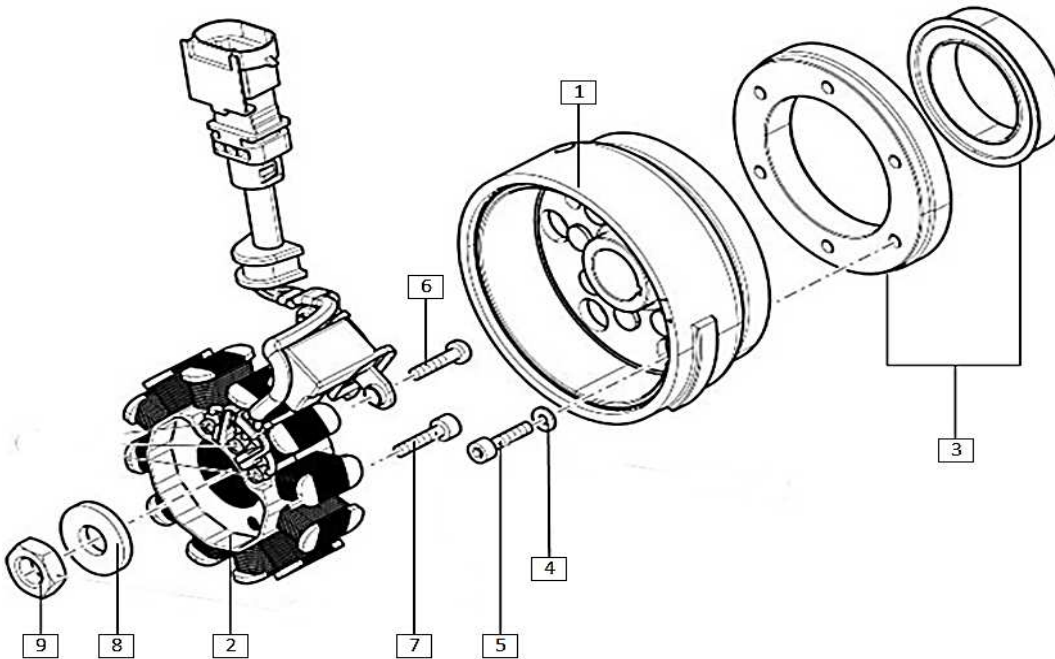

Ref.	Part Number	Description	Q.ty
1	1A004356	GEAR SHIFT SHAFT	1
2	847228	WASHER 12,2x20x0,5	1
3	018639	BOLT M6x20	1
4	006125	WASHER 6,4x14x1,5	1
5	899154	DRUM SELECTOR GEAR	1
6	879942	BOLT	1
7	871554	SELECTING GEAR LOCK LEVER	1
8	847069	SPRING	1
9	B017981	GEAR SELECTOR PIN	1
10	847083	CLUTCH DRIVE SHAFT	1
11	B043224-1	CLUCTH DRIVE SHAFT LEVER	1
12	623920	BOLT M6x20	1
13	898627	BEARING (16003)	1
14	899151	GEARSHIFT DRUM	1
15	898628	NEEDLE BEARING (HK2210)	1
16	274369	BOLT M6x12	1
17	100102628	GEAR SHIFT SHAFT RETURN SPRING	1

Ref.	Part Number	Description	Q.ty
1	898490	CYLINDER HEAD	1
2	4ABN000117	BOLT M6x130	2
3	898431	THERMOSTATIC SWITCH HOLDER	1
4	3EEN000234	WASHER 8,5x16x1,5	4
5	3ADN000115	BOLT M8x166	4
6	3CLA000636	INTAKE VALVE	2
7	3CLA000637	EXHAUST VALVE	2
8	3CGA000244	WASHER 9,2x20x0,5	2
9	854563	VALVE SEAL	4
10	3CHA000237	VALVE SPRING	4
11	3CGA000635	VALVE RETAINER PLATE	4
12	843338	COTTER VALVE	8
13	CM222700-2.200	VALVE LIFTER BUCKET 2.200	4
	CM222700-2.250	VALVE LIFTER BUCKET 2.250	
	CM222700-2.300	VALVE LIFTER BUCKET 2.300	
	CM222700-2.350	VALVE LIFTER BUCKET 2.350	
	CM222700-2.400	VALVE LIFTER BUCKET 2.400	
	CM222700-2.450	VALVE LIFTER BUCKET 2.450	
	CM222700-2.500	VALVE LIFTER BUCKET 2.500	
	CM222700-2.550	VALVE LIFTER BUCKET 2.550	
	CM222700-2.600	VALVE LIFTER BUCKET 2.600	
	CM222700-2.650	VALVE LIFTER BUCKET 2.650	
CM222700-2.700	VALVE LIFTER BUCKET 2.700		
CM222700-2.750	VALVE LIFTER BUCKET 2.750		
14	3CBA000675	INTAKE CAMSHAFT	1
15	3CBA000677	EXHAUST CAMSHAFT	1
16	3CAA000412	OIL PLUG	5
17	574260	BOLT M6x40	8
18	640485	TEMPERATURE SENSOR	1
19	3FCN000247	GAUGED HOLE BUSHING	1
20	3FCN000127	DOWEL PIN 8x10	2
21	873294	STUD BOLT M8x44	2
22	2BAA000206	THERMOSTATIC SWITCH	1
23	709674	BOLT M6x20	2