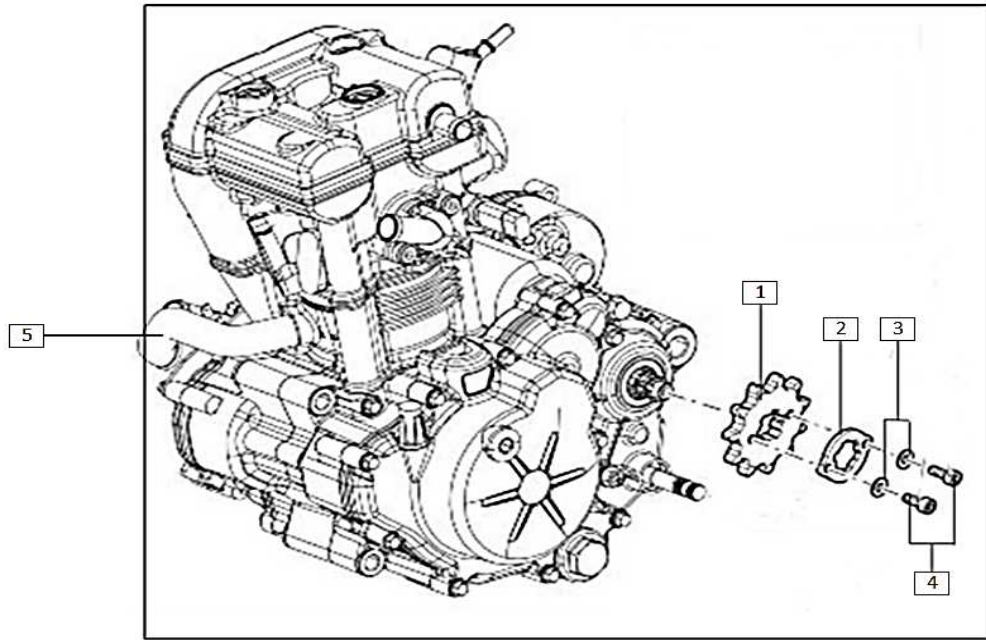

D-17: ENGINE ASS'Y & DRIVE SPROCKET

Ref.	Part Number	Description	Q.ty
1	~~86178R~~ B044264	CHANGED IN B044264 SPROCKET Z13	1
2	00H02810421	SPROCKET RETAINER PLATE	1
3	00000034050	SPRING WASHER 5,2x10x1	2
4	~~100010831-0001~~ B000700005001070B	CHANGED IN 100010831-0001 BOLT M5x10	2
5	ZP680562	ENGINE ASS'Y	1