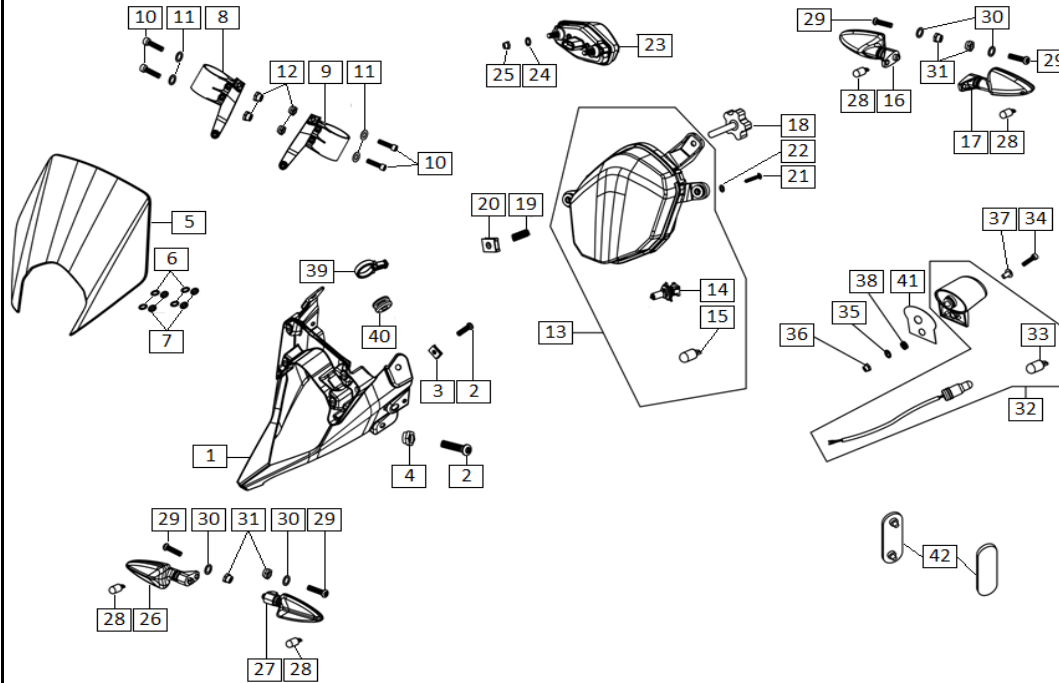

Ref.	Part Number	Description	Q.ty
1	865975	HEADLIGHT SUB FRAME	1
2	862210	BOLT M6x20	4
3	248419	PLATE NUT M5	2
4	B061720206000060B	NUT M6	2
5	86420600W0B	HEADLIGHT PLATE	1
6	ZP00G06300671	PLATE NUT M5	4
7	00H01500741	WASHER (PLASTIC)	4
8	865012	HEADLIGHT SUB FRAME RH BRACKET	1
9	864856	HEADLIGHT SUB FRAME LH BRACKET	1
10	862210	BOLT M6x20	4
11	B0009700060000K0B	WASHER Ø6	4
12	B061720206000060B	NUT M6	4
13	861047	HEADLIGHT	1
14	00G01000131	BULB 12V-35W	1
15	00H0100313	BULB 12V-5W	1
16	679425	RH REAR FLASHER	1
17	679424	LH REAR FLASHER	1
18	679905	ADJUSTING BOLT	1
19	00H02302501	ADJUSTING BOLT SPRING	1
20	248419	PLATE NUT M5	1
21	292823	SCREW 3,5x25	2
22	013763	WASHER 4,3x9x0,8	2
23	865974	TAIL LIGHT	1
24	B0009600050000K0B	WASHER Ø5	2
25	B061720205000060B	NUT M5	2
26	ZP890214	RH FRONT FLASHER	1
27	ZP890213	LH FRONT FLASHER	1
28	00H01701011	FLASHER BULB	4
29	862210	BOLT M6x20	4
30	B0009700060000K0B	WASHER Ø6	4
31	B061720206000060B	NUT M6	4
32	00G05701471	LICENSE PLATE LIGHT	1
33	00H01003131	LICENSE PLATE LIGHT BULB	1
34	B000700005002270B	BOLT M5x22	1
35	B0009600050000K0B	WASHER Ø5	1
36	B061720205000060B	NUT M5	1
37	ZP864461	SPACER	1
38	00D01010821	GROMMET	1
39	00H02201591	CABLE HOLDER	1
40	00D01500021	GROMMET	1