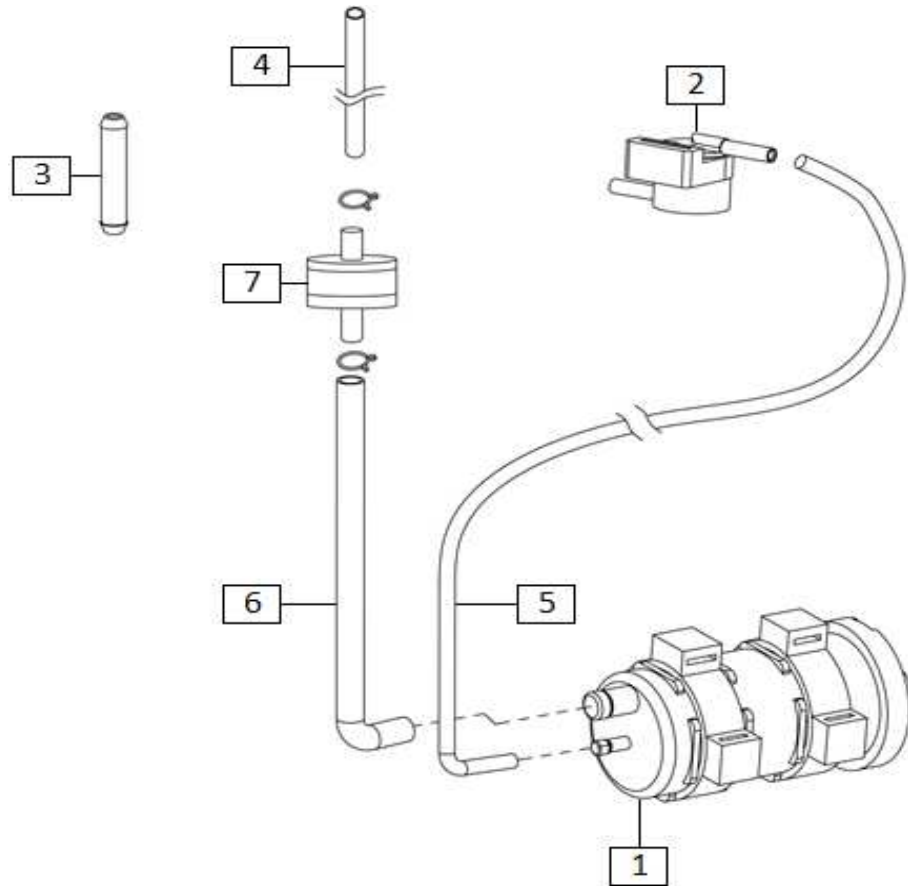

Ref.	Part Number	Description	Q.ty
1	679210	CANISTER	1
2	6116A-0000-0000	OVERFLOW VALVE	1
3	664493	PIPE CONNECTOR	1
4	ZP680315	RUBBER PIPE	1
5	ZP680314	RUBBER PIPE	1
6	679366	RUBBER PIPE	1
7	6116B-0000-0000	ONE-WAY VALVE	1