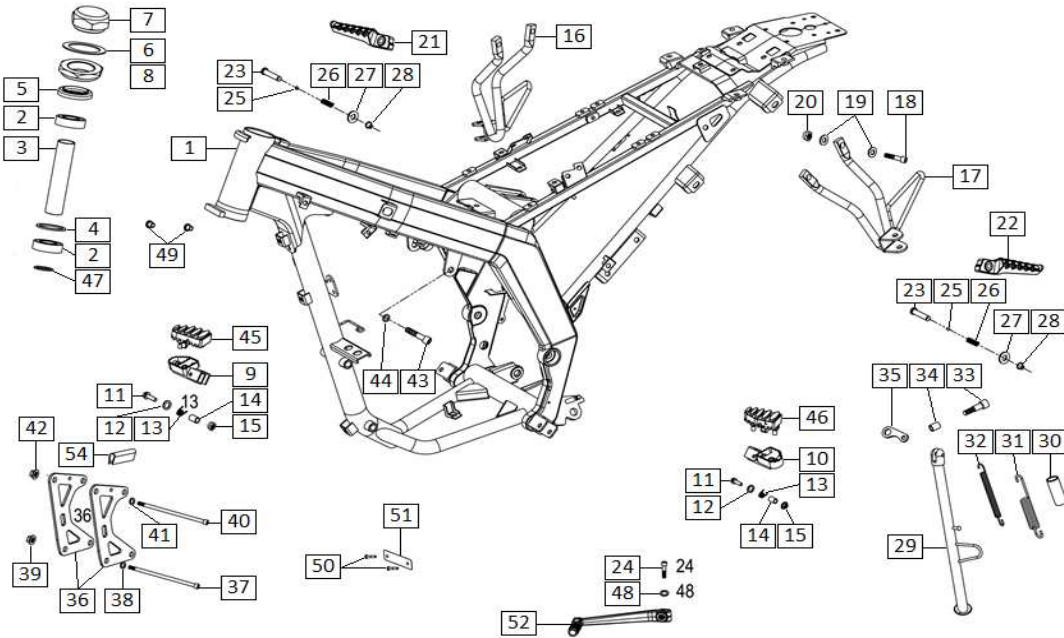

enduro

Ref.	Part Number	Description	Q.ty
41	B0009700100000K0B	WASHER Ø10	2
42	002440	NUT M10	2
43	B000700010002570B	BOLT M10x25	1
44	B0009700100000K0B	WASHER Ø10	1
45	863248	RH DRIVER FOOTPEG INSERT	1
46	863247	LH DRIVER FOOTPEG INSERT	1
47	00008902630	WASHER 33,5x22x2	1
48	B000930006000000B	WASHER Ø6	1
49	B017880010006000C	RIVETING NUT	2
50	B1261800030010000	RIVET 3x10	2
51	ZP680285	MANUFACTURER PLATE	1
52	864184	GEARSHIFT LEVER	1
53	B000700006002570B	BOLT M6x25	1
54	ZP680702	RUBBER EDGE PROTECTOR	1