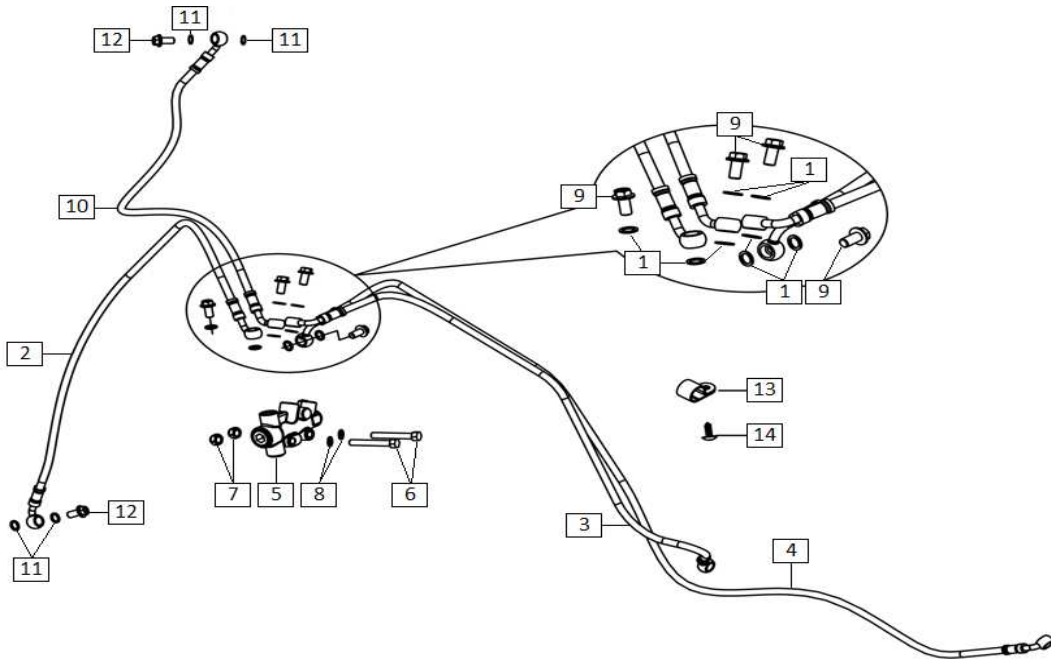

enduro

Ref.	Part Number	Description	Q.ty
1	127927	WASHER 10x14x1	8
2	680219	FRONT CALIPER TUBE	1
3	680220	REAR MASTER CYLINDER TUBE	1
4	680221	REAR CALIPER TUBE	1
5	680255	CBS DISTRIBUTION VALVE (ENDURO)	1
6	B0578300060040S0B	BOLT M6x40	2
7	B061830106000060B	NUT M6	2
8	B0009700060000K0B	WASHER Ø6	2
9	651502	BANJO BOLT	4
10	680218	FRONT MASTER CYLINDER TUBE	1
11	710010004	WASHER	4
12	710010003	BANJO BOLT	2
13	864114	CABLE RETAINER	1
14	B008450004801920H	SCREW 8x19	1