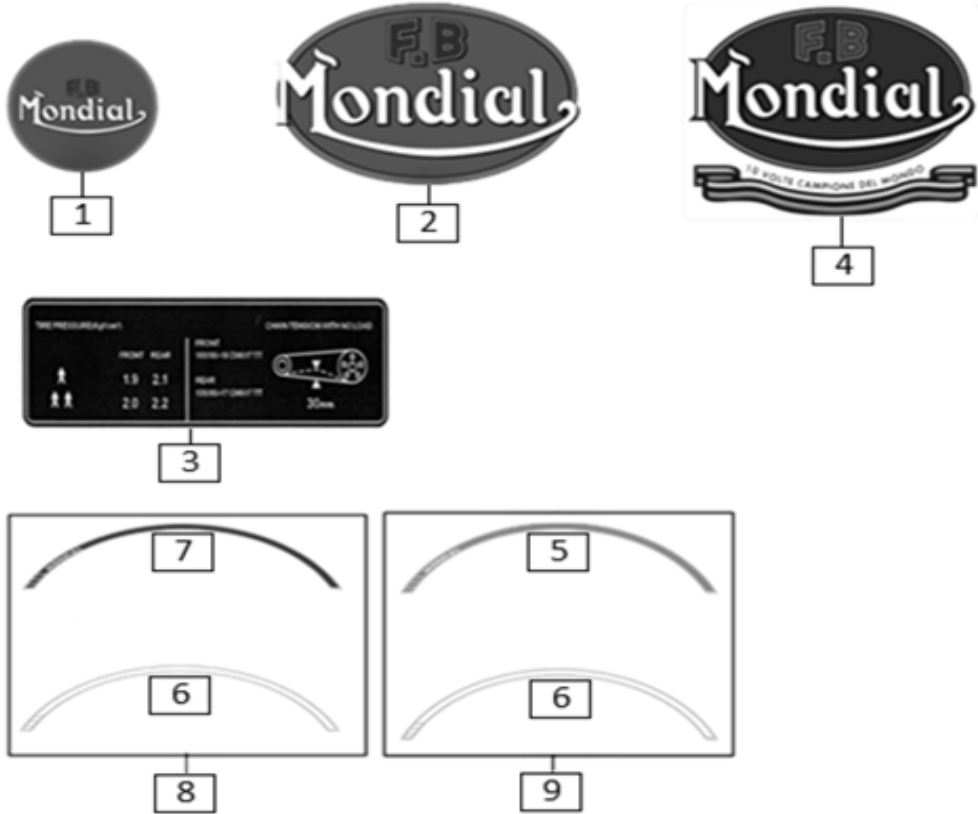

motard

Ref.	Part Number	Description	Q.ty
1	680021	ENGINE LOGO	1
2	680020	FUEL TANK LOGO	2
3	ZP680396	INFORMATION DECAL	1
4	ZP680671	FRONT FENDER LOGO	1
6	ZP680667-1	RIM STRIPE RR (WHITE)(MOTARD)	4

BLUE VEHICLE:

5	ZP680667-2	RIM STRIPE (BLUE)(MOTARD)	4
9	ZP680667	RIM STRIPE SET (BLUE)(MOTARD)	2

RED VEHICLE:

7	ZP680668-2	RIM STRIPE (RED)(MOTARD)	4
8	ZP680668	RIM STRIPE SET (RED)(MOTARD)	2