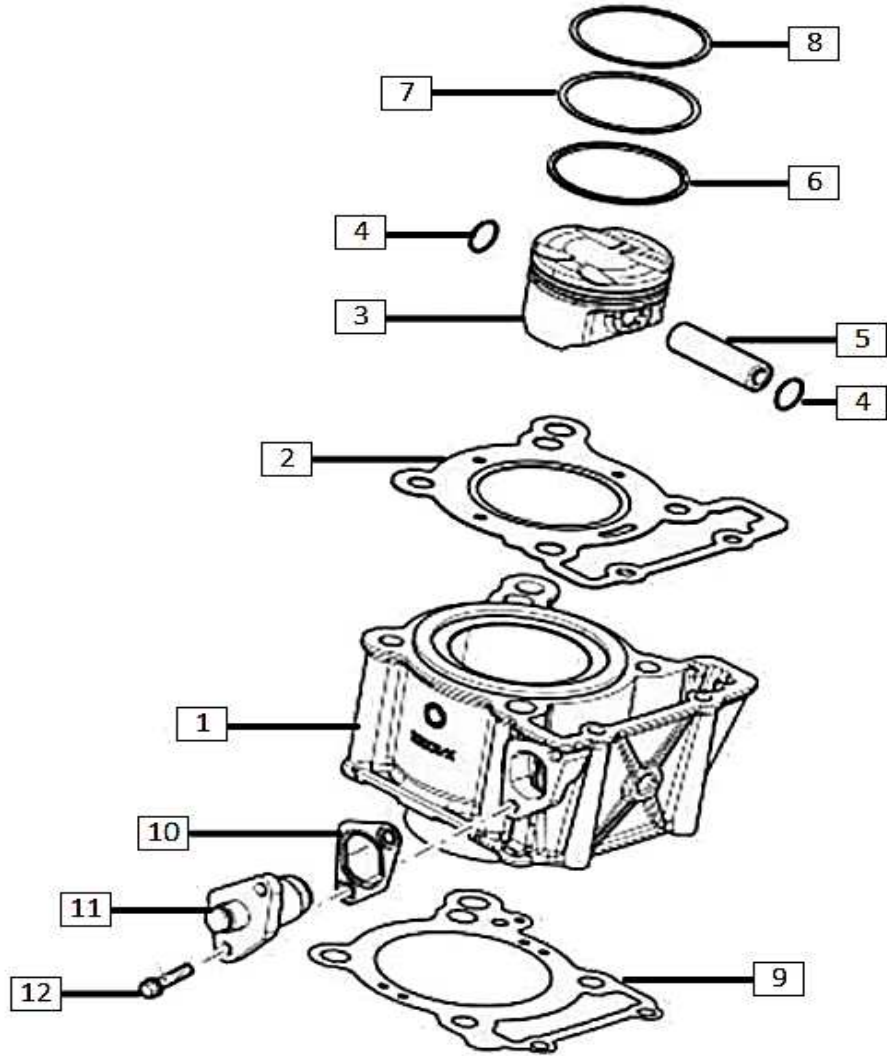

Ref.	Part Number	Description	Q.ty
1	871598-1	CYLINDER	1
2	854794	CYLINDER HEAD GASKET	1
3	898505	PISTON	1
4	963486	CIRCLIP	2
5	873173	PISTON PIN	1
6	872694	SCRAPER RING	1
7	872693	2ND COMPRESSION RING	1
8	872692	1ST COMPRESSION RING	1
9	CM157500	CYLINDER GASKET	1
10	834254	CHAIN TENSIONER GASKET	1
11	831274	CHAIN TENSIONER	1
12	B016777	BOLT M6x16	2

Ref.	Part Number	Description	Q.ty
1	1A005890-1	RH CRANKCASE COVER	1
2	874081-1	1ST OIL FILTER	1
3	AP9150167	SPRING	1
4	AP9150355	O-RING 53,7x2,6	1
5	851295	OIL FILTER COVER	1
6	AP9150472	WASHER 10,5x17x1,5	1
7	641541	OIL PRESSURE SENSOR	1
8	878241	RH CRANKCASE COVER GASKET	1
9	847075	OIL SEAL 12x20x5	1
10	414838	BOLT M6x35	10

Ref.	Part Number	Description	Q.ty
1	2DCA000254	CAM CHAIN	1
2	3DBA000640	CAMSHAFT GEAR	2
3	4ABN000132	BOLT M8x20	2
4	3DVN000235	WASHER 8,25x23x4	2
5	3DDA000379	FIXED CAM CHAIN GUIDE	1
6	871445	TIMING SPROCKET	1
7	3DDA000380	MOVEABLE CAM CHAIN GUIDE	1
8	898913	BOLT M6x14,5	1

Ref.	Part Number	Description	Q.ty
1	871451	OIL PUMP ASS'Y	1
2	871454	OIL PUMP SPROCKET	1
3	006409	CIRCLIP	1
4	829593	BOLT M5x35	3
5	871501	OIL PUMP DRIVEN GEAR	1
6	847183	WASHER 8,1x14x1	1
7	006408	CIRCLIP	1
8	871500	OIL PUMP GASKET	1
9	485655	OIL PRESSURE SPRING	1
10	829661	OIL PRESSURE VALVE	1
11	431242	2ND OIL FILTER ASS'Y	1
12	285536	O-RING 31.5x1.8	1
13	826165	2ND OIL FILTER PLUG	1