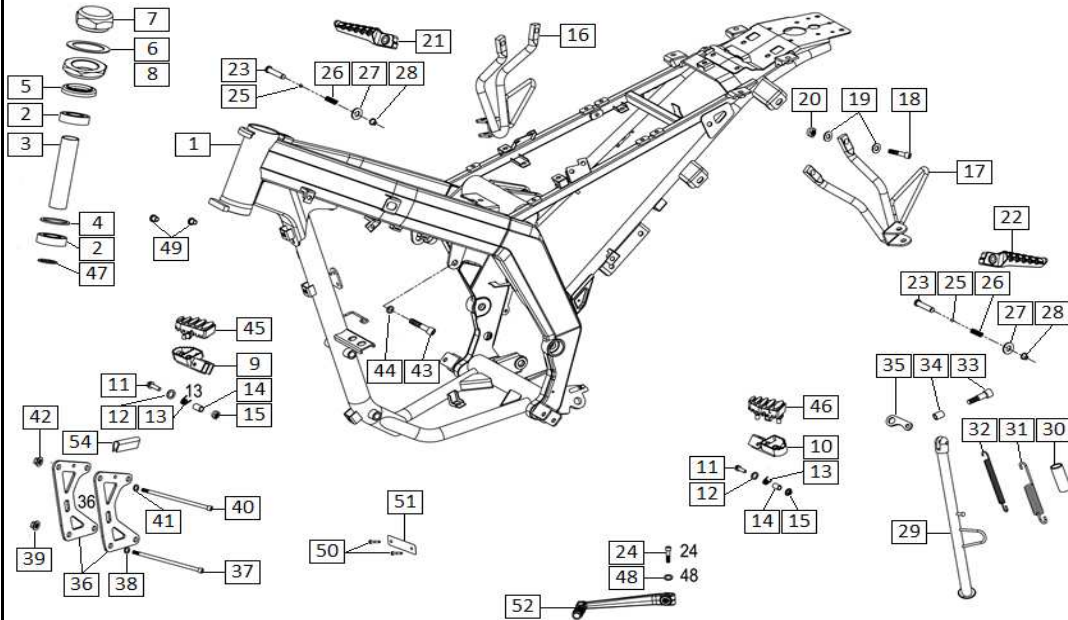

motard

Ref.	Part Number	Description	Q.ty
1	ZP680195	FRAME BODY ASS'Y	1
2	00000056205	STEERING BEARING (6205-2RSH)	2
3	00H06301401	STEERING BEARING BUSHING	1
4	00H06500451	WASHER 42x51.8x2.5	1
5	00D00200761	DUSTPROOF COVER	1
6	00H00202101	WASHER	1
7	00H00201111	STEERING SHAFT NUT M24x1	1
8	00H00208111	STEERING SHAFT LOCK NUT	1
9	86449301WNA	RH DRIVER FOOTPEG	1
10	86449401WNA	LH DRIVER FOOTPEG	1
11	B057890008004070B	NUT M8	2
12	B0009700080000K0B	WASHER Ø8	2
13	00H04903292	SPRING	2
14	00002215152	BUSHING 9x12x23.5	2
15	B061720208000060B	BOLT M8x40	2
16	86597000WN6	RH PASSENGER FOOTPEG BRACKET	1
17	86597100WN6	LH PASSENGER FOOTPEG BRACKET	1
18	B000700008002070B	BOLT M8x20	4
19	B0009700080000K0B	WASHER Ø8	8
20	B061720208000060B	BOLT M8x40	4
21	AP8146864A	RH PASSENGER FOOTPEG	1
22	AP8146865A	LH PASSENGER FOOTPEG	1
23	AP8221286	PIN	2
24	B000700006002570B	BOLT M6x25	1
25	295591	BALL	2
26	AP8121133	SPRING	2
27	00003515370	WASHER (NYLON)	2
28	00000047108	CIRCLIP	2
29	ZP680427	SIDE STAND (MOTARD)	1
30	AP8102524	SIDE STAND SPRING COVER	1
31	867291	SIDE STAND OUTER SPRING	1
32	867290	SIDE STAND INNER SPRING	1
33	863310	SIDE STAND BOLT	1
34	00H00801431	BUSHING	1
35	00H00800422	SIDE STAND SPRING RETAINER PLATE	1
36	86324601WGB	FRONT ENGINE BRACKET	2
37	B0007000100100SOB	BOLT M10x100	2
38	B0009700100000K0B	WASHER Ø10	2
39	002440	NUT M10	2
40	B0007000100100SOB	BOLT M10x100	2