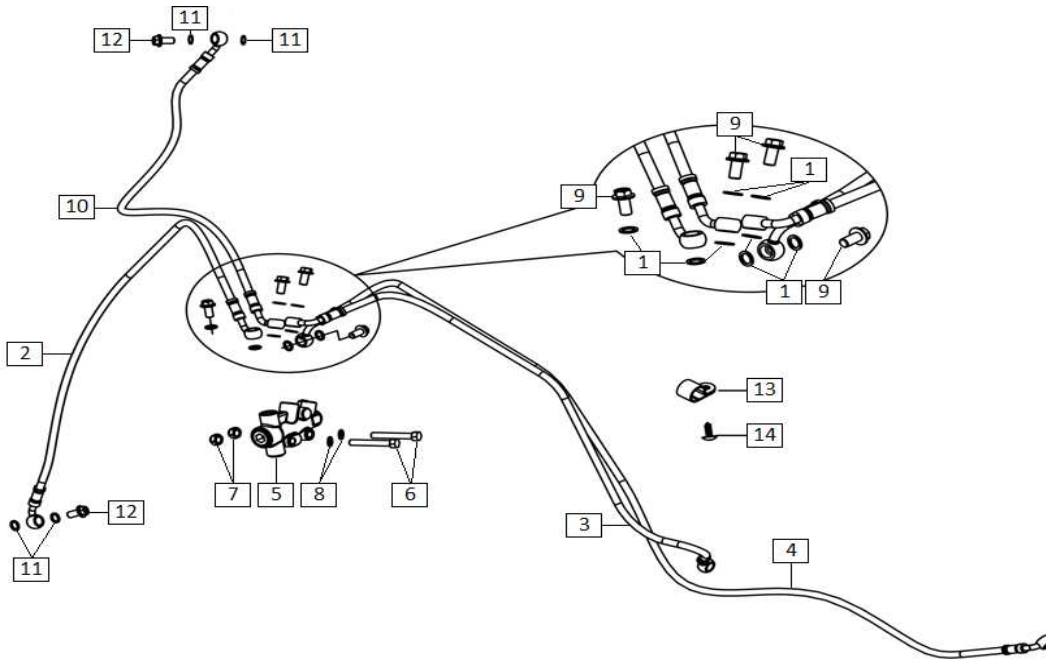

motard

Ref.	Part Number	Description	Q.ty
1	127927	WASHER 10x14x1	8
2	680219	FRONT CALIPER TUBE	1
3	680220	REAR MASTER CYLINDER TUBE	1
4	680221	REAR CALIPER TUBE	1
5	680222	CBS DISTRIBUTION VALVE (MOTARD)	1
6	B0578300060040S0B	BOLT M6x40	2
7	B061830106000060B	NUT M6	2
8	B0009700060000K0B	WASHER Ø6	2
9	651502	BANJO BOLT	4
10	680218	FRONT MASTER CYLINDER TUBE	1
11	710010004	WASHER	4
12	710010003	BANJO BOLT	2
13	864114	CABLE RETAINER	1
14	B008450004801920H	SCREW 8x19	1