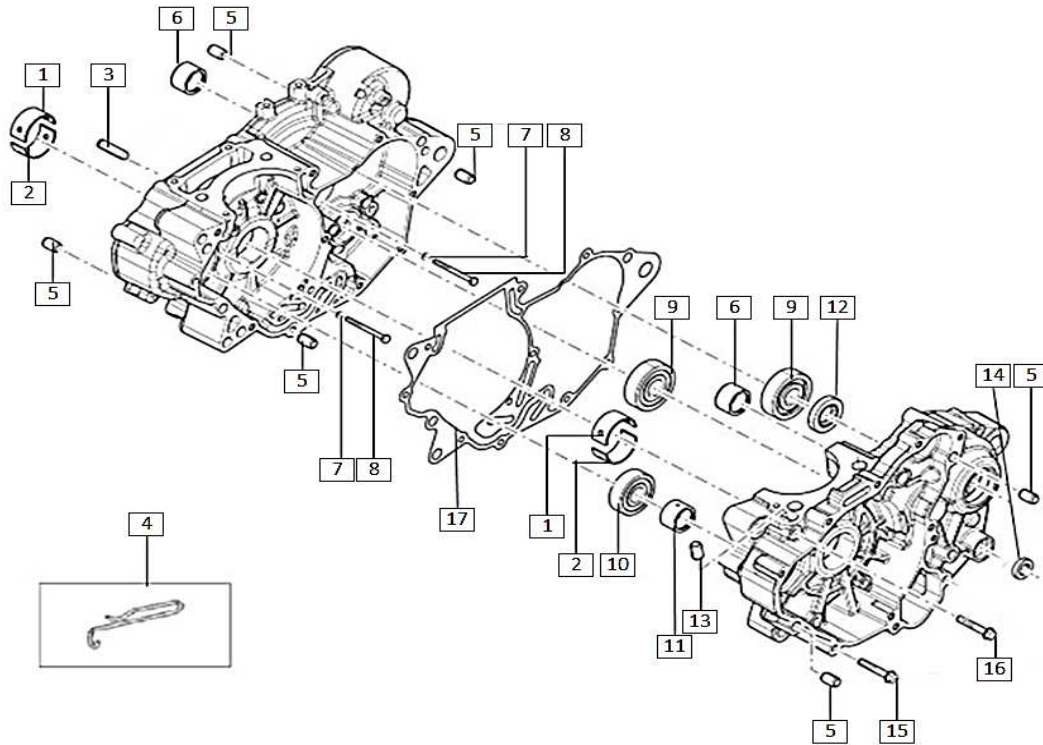

D-13: CRANKCASE BEARINGS

Ref.	Part Number	Description	Q.ty
1	858017	HALF BEARING "A"	2
2	858018	HALF BEARING "B"	2
3	847076	PIN	1
4	873735	WIRE RETAINER CLAMP	1
5	239388	DOWEL PIN 9,5x15	6
6	182015	NEEDLE BEARING (16x12x22)	2
7	224664	WASHER 5,2x15x1,5	2
8	031057	BOLT M5x14	2
9	830036	BEARING (6303C3H)	2
10	485912	BEARING (6302/C3)	1
11	177442	NEEDLE BEARING (20x16x26)	1
12	847019	OIL SEAL 17x35x7	1
13	484993	DOWEL PIN 5x8	1
14	847075	OIL SEAL 12x20x5	1
15	B016425	BOLT M6x60	12
16	828922	BOLT M6x75	1
17	873086	GASKET	1