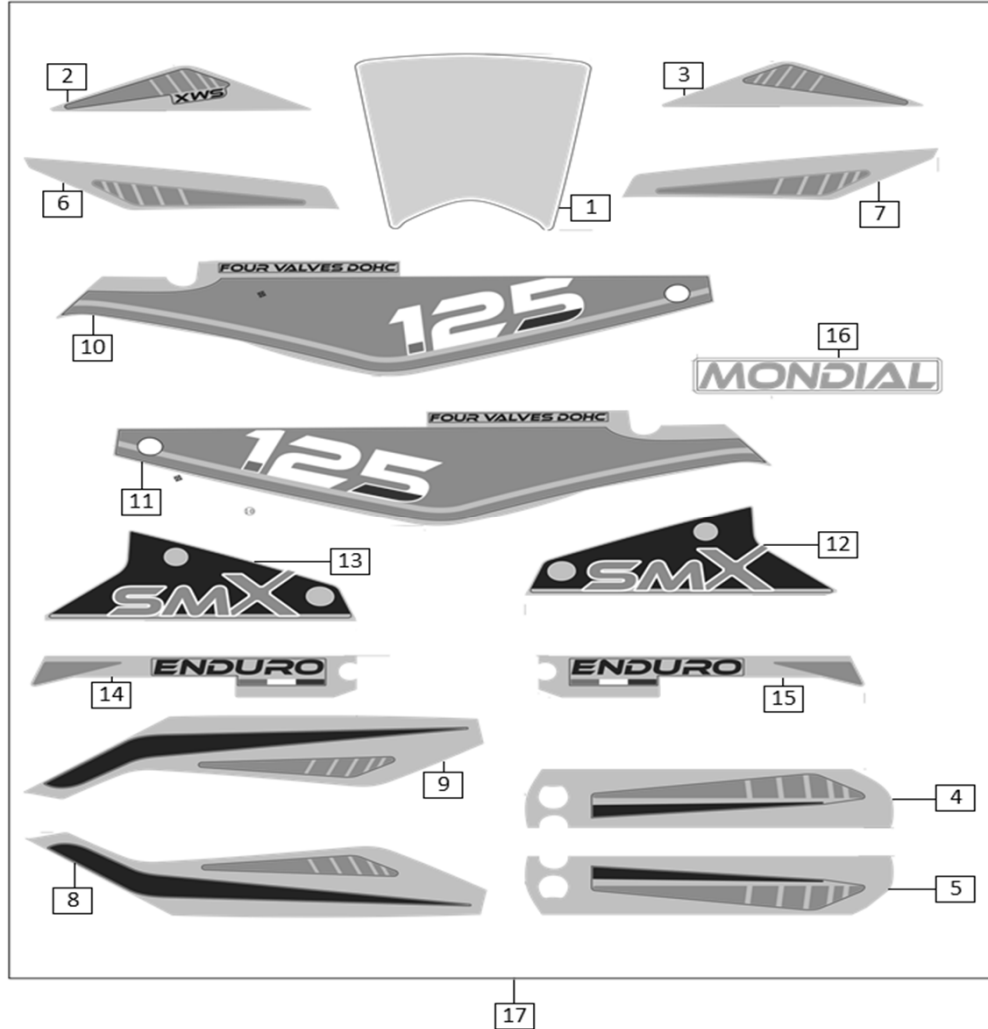

enduro

BLUE VEHICLE:

Ref.	Part Number	Description	Q.ty
1	ZP680565-1	HEADLIGHT PLATE DECAL	1
2	ZP680286-2	HEDLIGHT PLATE RH DECAL (BLUE)	1
3	ZP680286-3	HEDLIGHT PLATE LH DECAL (BLUE)	1
4	ZP680286-4	RH FORK GUARD DECAL (BLUE)	1
5	ZP680286-5	LH FORK GUARD DECAL (BLUE)	1
6	ZP680286-6	FRONT FENDER RH DECAL (BLUE)	1
7	ZP680286-7	FRONT FENDER LH DECAL (BLUE)	1
8	ZP680286-8	RH SIDE PANEL DECAL (BLUE)	1
9	ZP680286-9	LH SIDE PANEL DECAL (BLUE)	1
10	ZP680286-10	RH REAR SIDE COVER DECAL (BLUE)	1
11	ZP680286-11	LH REAR SIDE COVER DECAL (BLUE)	1
12	ZP680286-12	RH FRONT SIDE PANEL DECAL (BLUE)	1
13	ZP680286-13	LH FRONT SIDE PANEL DECAL (BLUE)	1
14	ZP680286-16	RH FRONT SIDE PANEL DECAL (BLUE)(	1
15	ZP680286-17	LH FRONT SIDE PANEL DECAL (BLUE)(	1
16	ZP680565-18	SWING ARM "MONDIAL" DECAL	1
17	ZP680286	DECAL SET SMX 125 (BLUE)(ENDURO)	1

RED VEHICLE:

Ref.	Part Number	Description	Q.ty
1	ZP680565-1	HEADLIGHT PLATE DECAL	1
2	ZP680565-2	HEDLIGHT PLATE RH DECAL (RED)	1
3	ZP680565-3	HEDLIGHT PLATE LH DECAL (RED)	1
4	ZP680565-4	RH FORK GUARD DECAL (RED)	1
5	ZP680565-5	LH FORK GUARD DECAL (RED)	1
6	ZP680565-6	FRONT FENDER RH DECAL (RED)	1
7	ZP680565-7	FRONT FENDER LH DECAL (RED)	1
8	ZP680565-8	RH SIDE PANEL DECAL (RED)	1
9	ZP680565-9	LH SIDE PANEL DECAL (RED)	1
10	ZP680565-10	RH REAR SIDE COVER DECAL (RED)	1
11	ZP680565-11	LH REAR SIDE COVER DECAL (RED)	1
12	ZP680565-12	RH FRONT SIDE PANEL DECAL (RED)	1
13	ZP680565-13	LH FRONT SIDE PANEL DECAL (RED)	1
14	ZP680565-16	RH FRONT SIDE PANEL DECAL (RED)(E	1
15	ZP680565-17	LH FRONT SIDE PANEL DECAL (RED)(E	1
16	ZP680565-18	SWING ARM "MONDIAL" DECAL	1
17	ZP680565	DECAL SET SMX 125 (RED)(ENDURO)	1