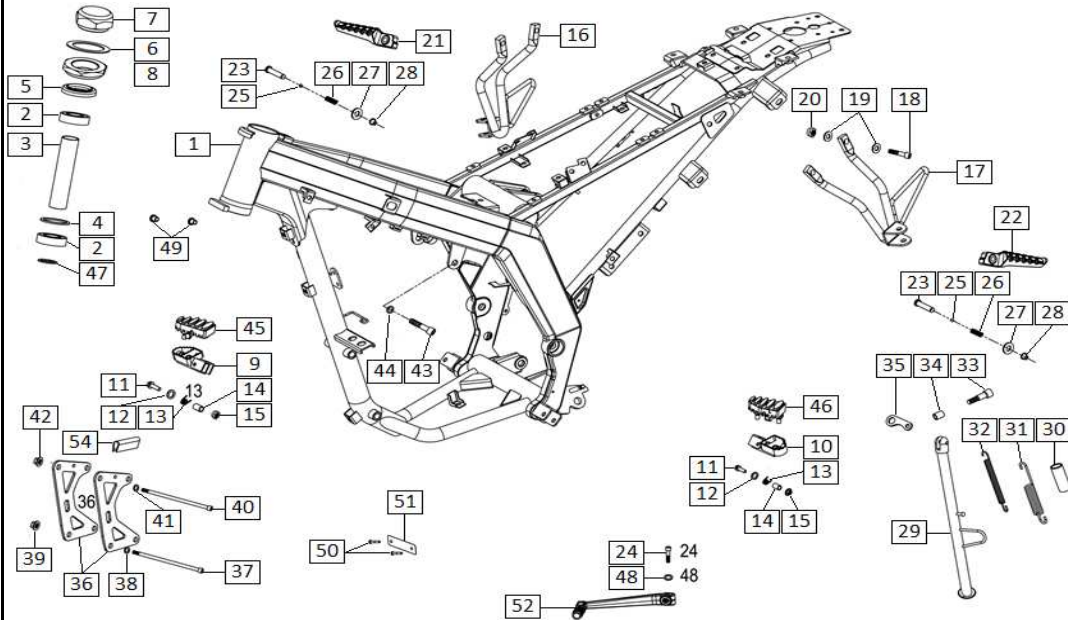

enduro

Ref.	Part Number	Description	Q.ty
1	ZP680195	FRAME BODY ASS'Y	1
2	00000056205	STEERING BEARING (6205-2RSH)	2
3	00H06301401	STEERING BEARING BUSHING	1
4	00H06500451	WASHER 42x51.8x2.5	1
5	00D00200761	DUSTPROOF COVER	1
6	00H00202101	WASHER	1
7	00H00201111	STEERING SHAFT NUT M24x1	1
8	00H00208111	STEERING SHAFT LOCK NUT	1
9	86449301WNA	RH DRIVER FOOTPEG	1
10	86449401WNA	LH DRIVER FOOTPEG	1
11	B057890008004070B	NUT M8	2
12	B0009700080000K0B	WASHER Ø8	2
13	00H04903292	SPRING	2
14	00002215152	BUSHING 9x12x23.5	2
15	B061720208000060B	BOLT M8x40	2
16	86597000WN6	RH PASSENGER FOOTPEG BRACKET	1
17	86597100WN6	LH PASSENGER FOOTPEG BRACKET	1
18	B000700008002070B	BOLT M8x20	4
19	B0009700080000K0B	WASHER Ø8	8
20	B061720208000060B	BOLT M8x40	4
21	AP8146864A	RH PASSENGER FOOTPEG	1
22	AP8146865A	LH PASSENGER FOOTPEG	1
23	AP8221286	PIN	2
24	B000700006002570B	BOLT M6x25	1
25	295591	BALL	2
26	AP8121133	SPRING	2
27	00003515370	WASHER (NYLON)	2
28	00000047108	CIRCLIP	2
29	ZP680428	SIDE STAND (ENDURO)	1
30	AP8102524	SIDE STAND SPRING COVER	1
31	867291	SIDE STAND OUTER SPRING	1
32	867290	SIDE STAND INNER SPRING	1
33	863310	SIDE STAND BOLT	1
34	00H00801431	BUSHING	1
35	00H00800422	SIDE STAND SPRING RETAINER PLATE	1
36	86324601WGB	FRONT ENGINE BRACKET	2
37	B0007000100100SOB	BOLT M10x100	2
38	B0009700100000K0B	WASHER Ø10	2
39	002440	NUT M10	2
40	B0007000100100SOB	BOLT M10x100	2