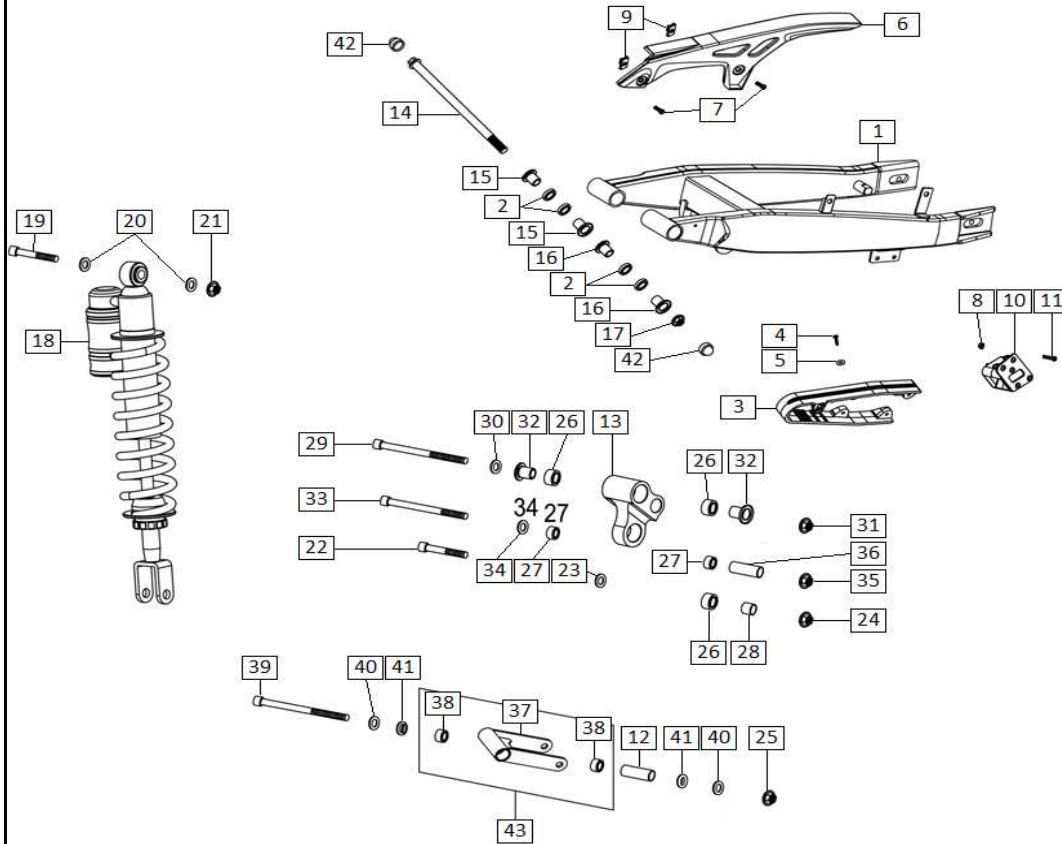

enduro

Ref.	Part Number	Description	Q.ty
1	67977400WN6	SWING ARM (ENDURO)	1
2	00H00301811	NEEDLE BEARING (HK1814-RS)	4
3	00H01807331	CHAIN SLIDER	1
4	B008450004801920H	SCREW 8x19	5
5	B0009600050000K0B	WASHER Ø5	5
6	00H01508181	CHAIN PROTECTOR	1
7	1800B-I468-012700	BOLT M6x12	2
8	B061720206000060B	NUT M6	2
9	254485	PLATE NUT M6	2
10	864605	CHAIN GUIDE	1
11	624995	BOLT M6x16	2
12	865541	BUSHING	1
13	00H06801191	SHOCK ABSORBER ARM	1
14	867217	SWING ARM AXLE	1
15	866758	REAR SWING ARM BUSHING (RH)	2
16	866757	REAR SWING ARM BUSHING (LH)	2
17	271740	NUT M12	1
18	ZP866134	REAR SHOCK ABSORBER	1
19	00004116000	BOLT M12x60	1
20	B0009700120000K0B	WASHER 12.25x24x2,5	2
21	00281121753	NUT M12	1
22	00H00305891	BOLT M12x50	1
23	B0009700120000K0B	WASHER 12.25x24x2,5	1
24	00281121753	NUT M12	1
25	00281121753	NUT M12	1
26	00H00303701	NEEDLE BEARING (HK2524-2RS)	3
27	00H00301811	NEEDLE BEARING (HK1814-RS)	2
28	00H00302861	BUSHING	1
29	866105	BOLT M12x100	1
30	B0009700120000K0B	WASHER 12.25x24x2,5	1
31	00281121753	NUT M12	1
32	00H06802481	SHOCK ABSORBER ARM BUSHING	2
33	00H00300931	BOLT M12x90	1
34	00003115422	WASHER 12,25x21x1	1
35	00281121753	NUT M12	1
36	00H06801481	BUSHING	1
37	86553700WN6	SHOCK ABSORBER LINK	1
38	00H00301811	NEEDLE BEARING (HK1814-RS)	2
39	00H00304891	BOLT M12x117	1
40	00003115422	WASHER 12,25x21x1	2