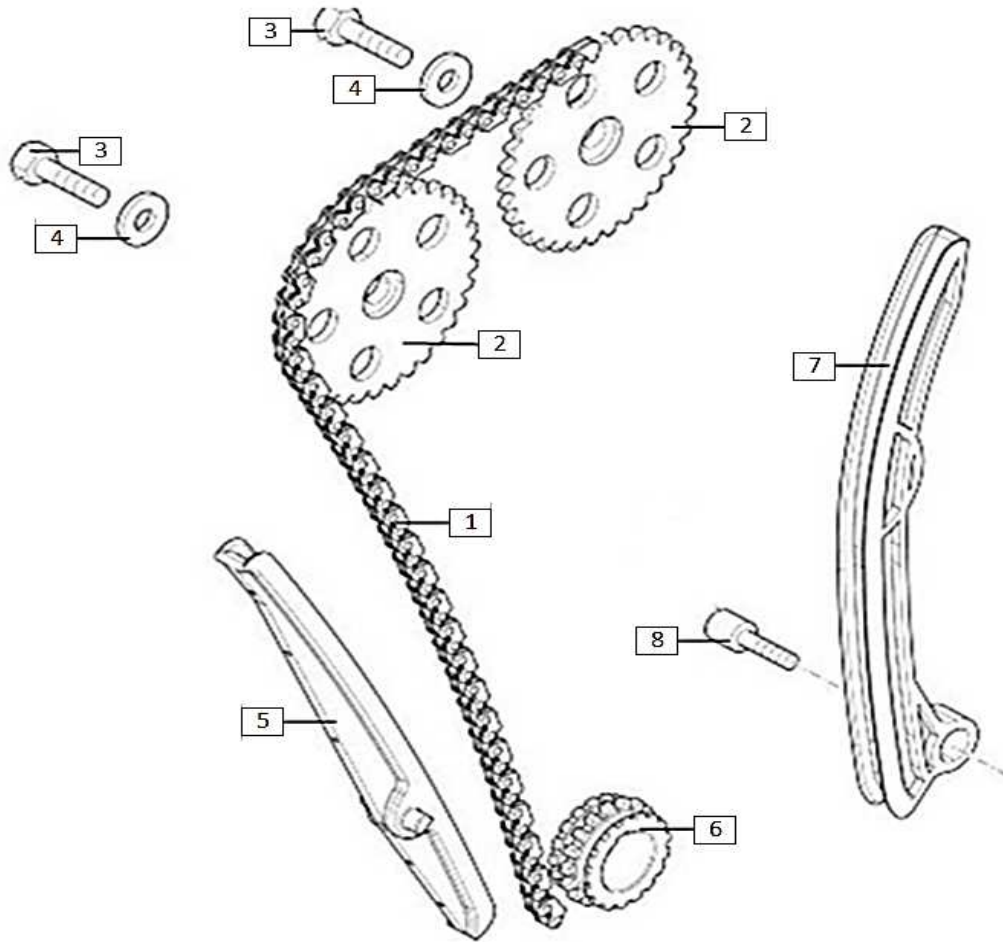

Ref.	Part Number	Description	Q.ty
1	871598-1	CYLINDER	1
2	854794	CYLINDER HEAD GASKET	1
3	898505	PISTON	1
4	963486	CIRCLIP	2
5	873173	PISTON PIN	1
6	872694	SCRAPER RING	1
7	872693	2ND COMPRESSION RING	1
8	872692	1ST COMPRESSION RING	1
9	CM157500	CYLINDER GASKET	1
10	834254	CHAIN TENSIONER GASKET	1
11	831274	CHAIN TENSIONER	1
12	B016777	BOLT M6x16	2

Ref.	Part Number	Description	Q.ty
1	1A005890-1	RH CRANKCASE COVER	1
2	874081-1	1ST OIL FILTER	1
3	AP9150167	SPRING	1
4	AP9150355	O-RING 53,7x2,6	1
5	851295	OIL FILTER COVER	1
6	AP9150472	WASHER 10,5x17x1,5	1
7	641541	OIL PRESSURE SENSOR	1
8	878241	RH CRANKCASE COVER GASKET	1
9	847075	OIL SEAL 12x20x5	1
10	414838	BOLT M6x35	10

**D-5: CYLINDER HEAD COVER**

Ref.	Part Number	Description	Q.ty
1	871705	CYLINDER HEAD COVER ASS'Y	1
	873552	STEEL SHEET	1
	016404	SPRING WASHER	1
	256212	SCREW	1
2	828209	SPARK PLUG NGK CR9EB	1
3	3ATN000118	BOLT M6	4
4	3CAA000399	VALVE COVER RUBBER DAMPER	4
5	874617	SPARK PLUG RUBBER DAMPER	1
6	873651	CYLINDER HEAD COVER GASKET	1

Ref.	Part Number	Description	Q.ty
1	2DCA000254	CAM CHAIN	1
2	3DBA000640	CAMSHAFT GEAR	2
3	4ABN000132	BOLT M8x20	2
4	3DVN000235	WASHER 8,25x23x4	2
5	3DDA000379	FIXED CAM CHAIN GUIDE	1
6	871445	TIMING SPROCKET	1
7	3DDA000380	MOVEABLE CAM CHAIN GUIDE	1
8	898913	BOLT M6x14,5	1