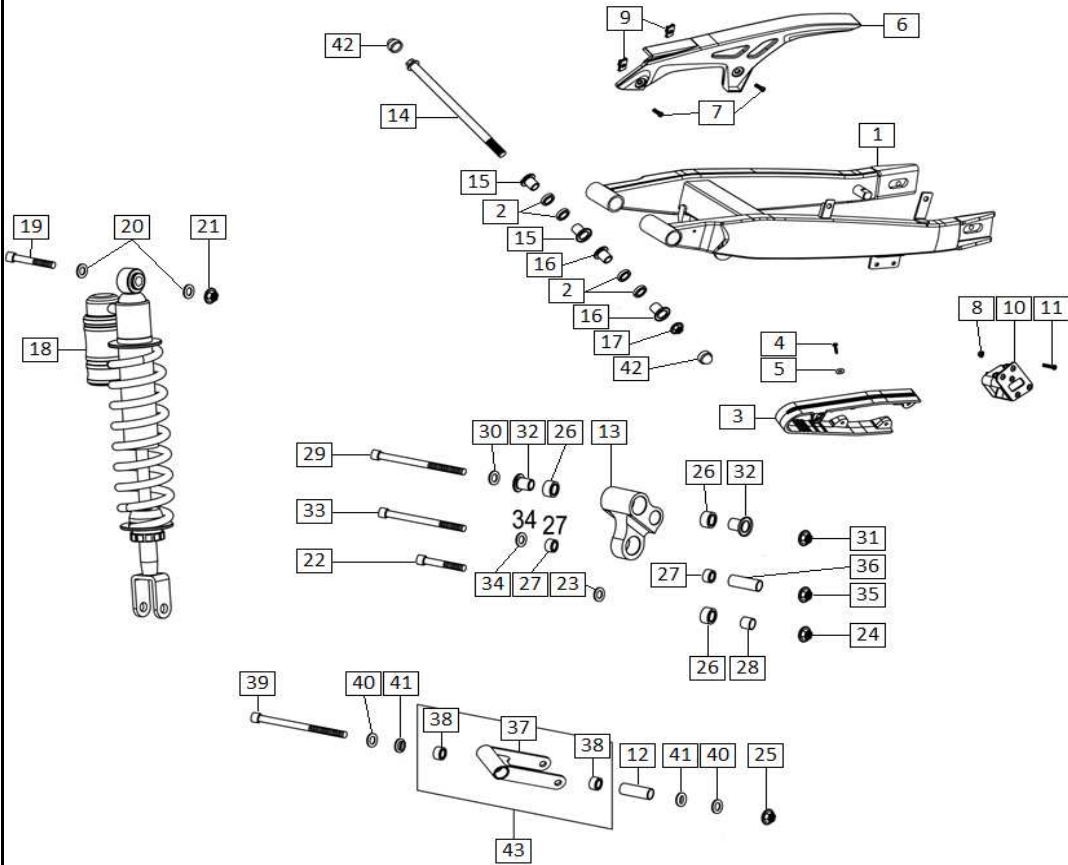

motard

Ref.	Part Number	Description	Q.ty
41	00H01501601	BUSHING (NYLON)	2
42	ZP680451	DUSTPROOF CAP	2
43	865608	SWING ARM LINK ASS'Y	1